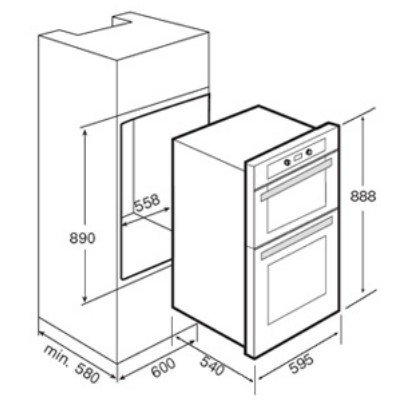

## CHARACTERISTICS

- . Built-in double oven
- . 3 buttons digital panel
- . Stainless steel (fingerprint proof)
- . Teka family look control knobs
- . Inner walls with Crystal Clean enamel
- . Cooling fan
- . Chromed tray guides
- . Full glass inner door
- . Double glazed door
- . 2 deep trays (50 mm) with Crystal Clean enamel
- . 3 cooking grids
- . 1 tray handle
- . Top cavity: Conventional oven
- . Maxi grill
- . 4 cooking functions
- . Capacity: 35 litres
- . 3 cooking levels
- . Main cavity: Multifunction oven
- . Multifunction turbo

## Overall measurements (mm)

Height/Width/Depth	888 / 560 / 540
--------------------	-----------------

## Inner measurements (mm)

Height/Width/Depth	(161x439x425) + (320x380,3x420,7)
Capacity litres	97 (35 + 62)