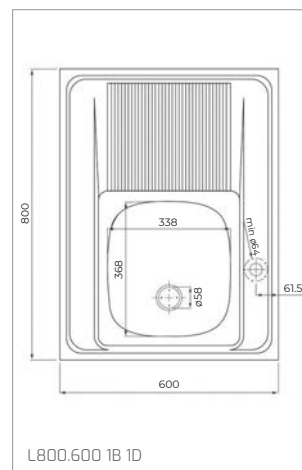

BAHIA 1B PLUS

L.800.600 1B 1D