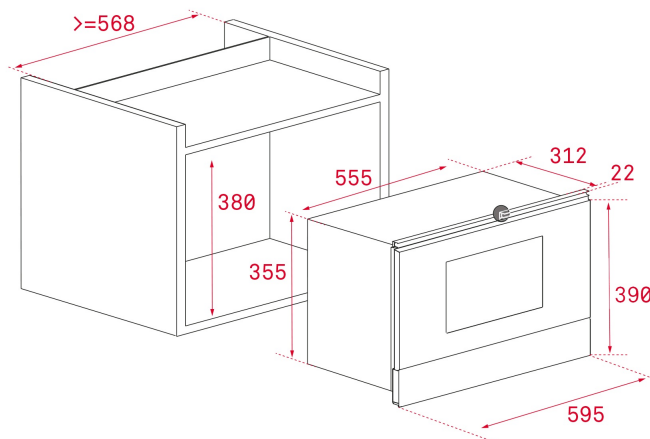

## DIMENSIONS

Product height (mm): 390

Product width (mm): 595

Product depth (mm): 334

Product length (mm):

Net weight (Kg): 22