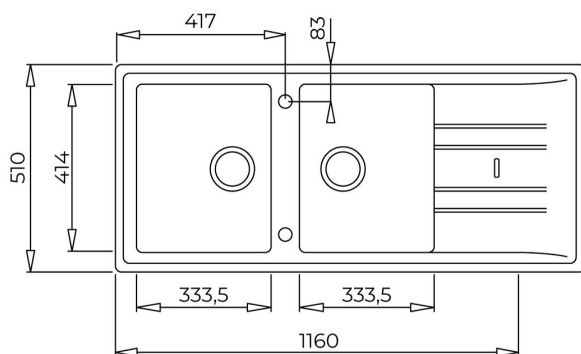

TEKA

STONE 80 B-TG 2B 1D AUTO MG

Inset Tegr granite sink with two bowls and one drainer

REFERENCE

REF: 115400008

EAN: 8434778004908

FEATURES

Tegr granite+ sink
Two bowls and one drainer
Inset installation
3½" automatic basket waste with siphon
200 mm deep bowls
80 cm base unit

DIMENSIONS

Product height (mm):

Product width (mm): 510

Product depth (mm): 200

Product length (mm): 1160

Net weight (Kg): 18,5

Colour Intensity

200mm

Easy_Clean

Food_Safe

Scratch_Proof

COLOURS

115400008

Alu Grey metallic effect

115400009

Carbon