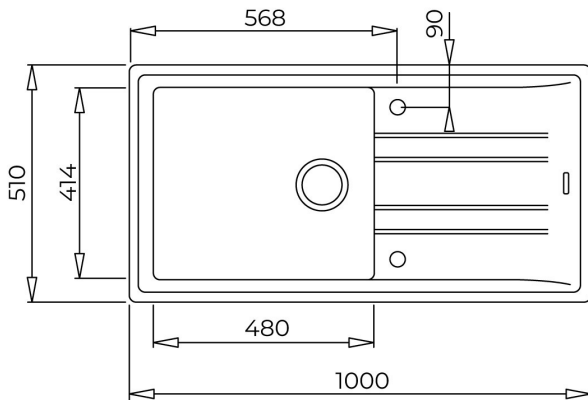

STONE 60 L-TG 1B 1D MG

Inset Tegr granite Sink with one bowl and one drainer

**REFERENCE**

REF: 115330000

EAN: 8434778005295

FEATURES

Tegr granite+ sink, One bowl and one drainer
 Inset installation, Reversible drainer
 High resistance surface to impacts, thermal shocks and high temperatures
 Excellent UV resistance against decoloring
 Bacteria-free surface very easy to clean, 80% quartz and resins
 3½" manual basket waste with overflow and siphon
 60 cm base unit
 Thickness: 10 mm bowl / 7 mm top
 Packaging: Individual carton box

Colour Intensity

200mm

Easy_Clean

Food_Safe

Scratch_Proof

DIMENSIONS**Product height (mm):****Product width (mm):** 510**Product depth (mm):** 200**Product length (mm):** 1000**Net weight (Kg):** 13,5**COLOURS**