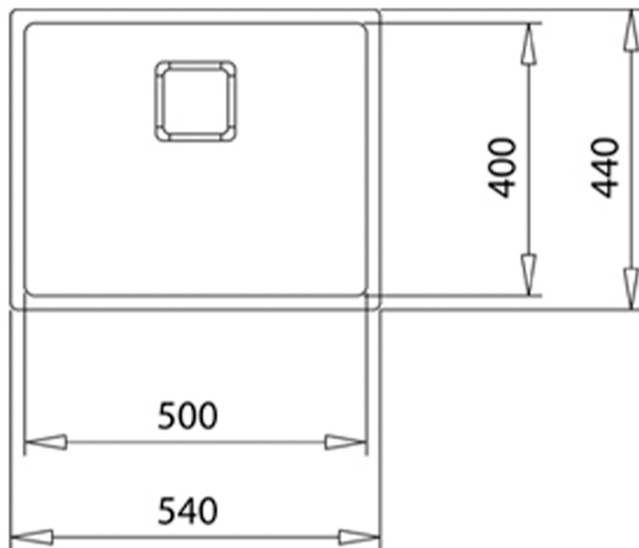

**FlexLinea RS15 50.40 BRASS**

Metallic Edition Sink with one bowl and pvd brass finish

200mm

Hygiene

R15

**REFERENCE**

REF: 115000023

EAN: 8434778004700

**FEATURES**

FlexLinea Series

Metallic stainless steel + PVD coat sink

One bowl

3-in-1 installation possibilities: undermount, top or flush

Easy clean radius R15 corners

3½" SQ manual basket waste with siphon

Decorative SQ cover

SilentSmart, 50% less noise

200 mm deep bowl

60 cm base unit

**DIMENSIONS****Product height (mm):****Product width (mm):** 440**Product depth (mm):** 200**Product length (mm):** 540**Net weight (Kg):** 4,1**COLOURS**