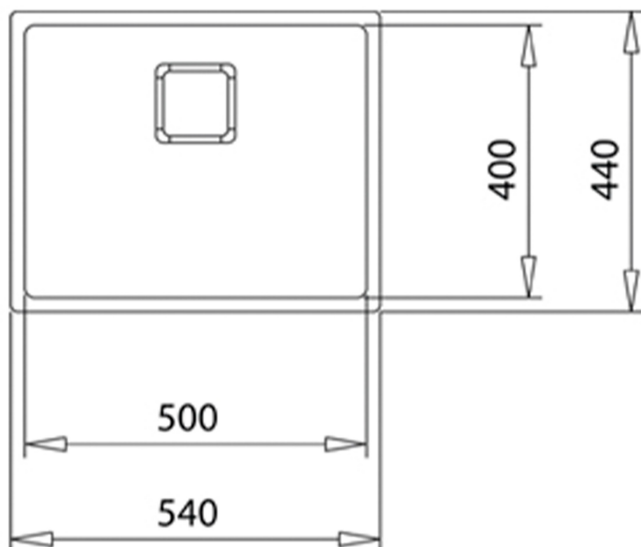

FlexLinea RS15 50.40 Titanium

Metallic Edition sink with one bowl and titanium pvd finish

200mm

Hygiene

R15

**REFERENCE**

REF: 115000024

EAN: 8434778004717

FEATURES

FlexLinea Series

Metallic stainless steel + PVD coat sink

One bowl

3-in-1 installation possibilities: undermount, top or flush

Easy clean radius R15 corners

3½" SQ manual basket waste with siphon

Decorative SQ cover

SilentSmart, 50% less noise

200 mm deep bowl

60 cm base unit

DIMENSIONS**Product height (mm):****Product width (mm):** 440**Product depth (mm):** 200**Product length (mm):** 540**Net weight (Kg):** 4,1**COLOURS**