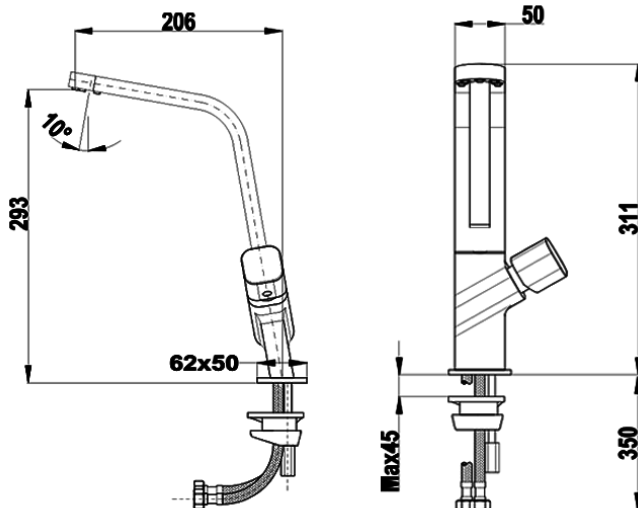

DIMENSIONS

Product height (mm):

Product width (mm):

Product depth (mm):

Product length (mm):

Net weight (Kg): 1,92

Anti-Scale
Aerator

Fingerprint-
Proof

Swivel_Spout

PVD

COLOURS

116030032 Brass

116030031 Chrome

116030031 Titanium