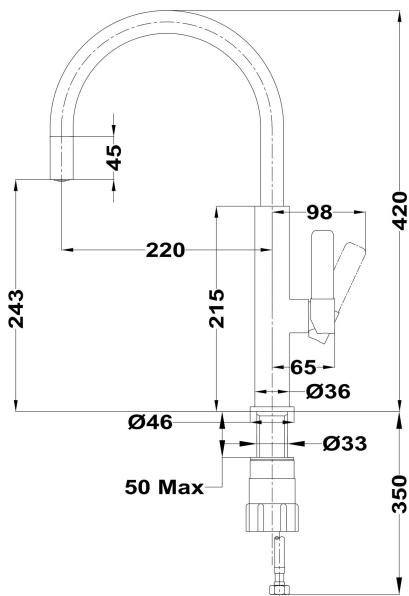

FOT 995

Single Lever Kitchen Tap with aerator integrated in spout

**REFERENCE**

REF: 116030022

EAN: 8434778002096

FEATURES

High spout kitchen tap
 Swivel spout
 Anti-scale aerator
 Cartridge with ceramic discs of high resistance
 Highly precise temperature control
 Greater handling sensitivity with smoother movements
 Easy-Quick fixation system
 3/8" - 1/2" flexible inlet pipes

DIMENSIONS**Product height (mm):** 420**Product width (mm):****Product depth (mm):****Product length (mm):****Net weight (Kg):** 1,77Anti-Scale
Aerator

Saving_Water

Swivel_Spout

Easy_Quick

**COLOURS**

116030022

Chrome

116030024

Chrome Black

116030024

Chrome White