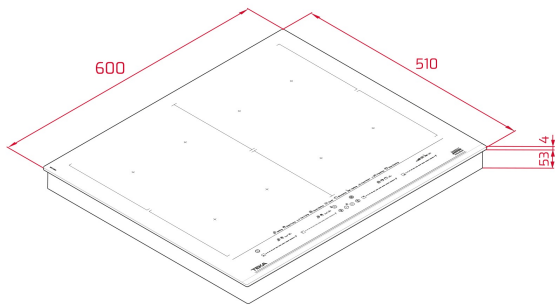

DirectSense IZF 68700 MST

60cm DirectSense with FullFlex Induction with temperature sensors

REFERENCE

REF: 112500037

EAN: 8434778016208

FEATURES

Urban Colors Edition

MasterSense Series

FullFlex Induction hob

Direct functions with temperature sensors: Rice cooking, confit, poaching, grilling, pan frying, deep frying, quick boiling, keep warm, simmering and melting.

Touch Control MultiSlider

4 cooking zones

4 zones Ø 262,5 X 195 mm

Ceramic glass surface

Auto-lock safety system

Cooking timer

Power plus

Child lock

Residual heat indicator

Power management

Easy installation kit

Maximum nominal power 7400 W

Optional: Grilling plate

Optional: Teppanyaki

DIMENSIONS

Product height (mm): 57

Product width (mm): 600

Product depth (mm): 510

Product length (mm):

Net weight (Kg): 13,21

TECHNICAL DETAILS

Power rate (V): 220-240

Frequency (Hz): 50/60

Maximum Nominal Power (W): -

COLOURS

112500037

Black glass

ENERGY EFFICIENCY

Power consumption in standby mode (W): -

Time to reach standby mode (min): 1