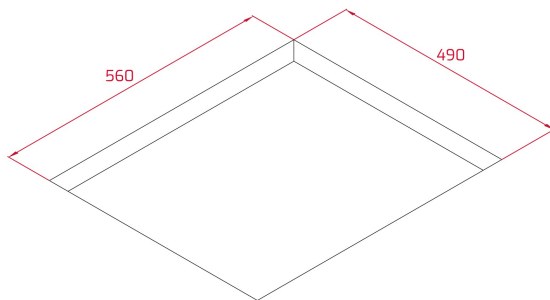

DirectSense IZF 68700 MST

60cm DirectSense with FullFlex Induction with temperature sensors

REFERENCE

REF: 112500037

EAN: 8434778016208

FEATURES

Urban Colors Edition

MasterSense Series

FullFlex Induction hob

Direct functions with temperature sensors: Rice cooking, confit, poaching, grilling, pan frying, deep frying, quick boiling, keep warm, simmering and melting.

Touch Control MultiSlider

4 cooking zones

4 zones Ø 262,5 X 195 mm

Ceramic glass surface

Auto-lock safety system

Cooking timer

Power plus

Child lock

Residual heat indicator

Power management

Easy installation kit

Maximum nominal power 7400 W

Optional: Grilling plate

Optional: Teppanyaki

DIMENSIONS

Product height (mm): 57

Product width (mm): 600

Product depth (mm): 510

Product length (mm):

Net weight (Kg): 13,21

TECHNICAL DETAILS

Power rate (V): 220-240

Frequency (Hz): 50/60

Maximum Nominal Power (W): -

COLOURS

112500037

Black glass

ENERGY EFFICIENCY

Power consumption in standby mode (W): -

Time to reach standby mode (min): 1