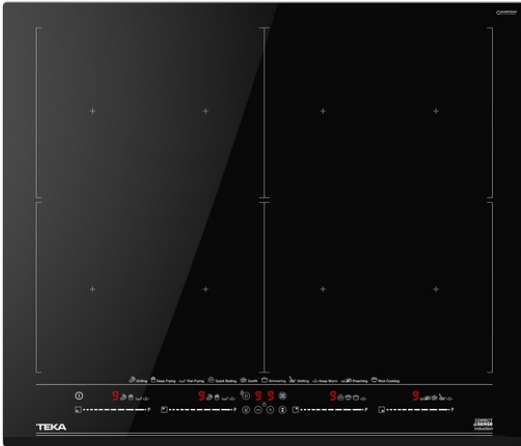

DirectSense IZF 68700 MST

60cm DirectSense with FullFlex Induction with temperature sensors

MultiSlider

Power

Power Plus

Autolock

Easy
Installation**REFERENCE**

REF: 112500037

EAN: 8434778016208

FEATURES

Urban Colors Edition

MasterSense Series

FullFlex Induction hob

Direct functions with temperature sensors: Rice cooking, confit, poaching, grilling, pan frying, deep frying, quick boiling, keep warm, simmering and melting.

Touch Control MultiSlider

4 cooking zones

4 zones Ø 262,5 X 195 mm

Ceramic glass surface

Auto-lock safety system

Cooking timer

Power plus

Child lock