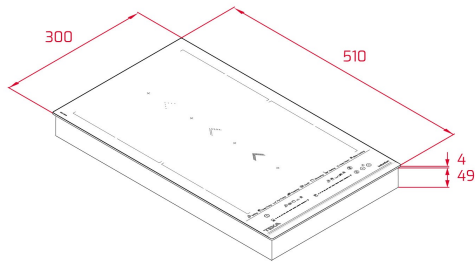

REFERENCE

REF: 112530001

EAN: 8434778011982

FEATURES

Urban Colors Edition

MasterSense Series

Modular Flex Induction hob

SlideCooking function

Direct functions with temperature sensors: Poaching, confit, grilling, pan frying, deep frying, simmering and keep warm

Touch Control MultiSlider

2 cooking zones

2 zones Ø 255 x 200 mm

Ceramic glass surface

Auto-lock safety system

Cooking timer

Power plus

Child lock

Residual heat indicator

Power management

Easy installation kit

Maximum nominal power 3600 W

Optional: Grilling plate

Optional: Teppanyaki

DIMENSIONS

Product height (mm): 53

Product width (mm): 300

Product depth (mm): 510

Product length (mm):

Net weight (Kg): 5,12

TECHNICAL DETAILS

Power rate (V): 220-240

Frequency (Hz): 50/60

Maximum Nominal Power (W): -

COLOURS

112530001

Black glass

ENERGY EFFICIENCY

Power consumption in standby mode (W): -

Time to reach standby mode (min): 1