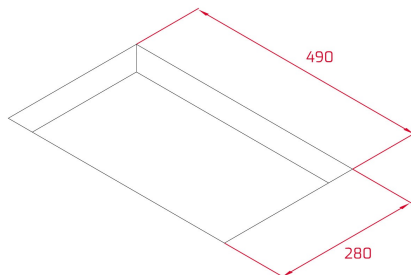

REFERENCE

REF: 112530001

EAN: 8434778011982

FEATURES

Urban Colors Edition

MasterSense Series

Modular Flex Induction hob

SlideCooking function

Direct functions with temperature sensors: Poaching, confit, grilling, pan frying, deep frying, simmering and keep warm

Touch Control MultiSlider

2 cooking zones

2 zones Ø 255 x 200 mm

Ceramic glass surface

Auto-lock safety system

Cooking timer

Power plus

Child lock

Residual heat indicator

Power management

Easy installation kit

Maximum nominal power 3600 W

Optional: Grilling plate

Optional: Teppanyaki

DIMENSIONS

Product height (mm): 53

Product width (mm): 300

Product depth (mm): 510

Product length (mm):

Net weight (Kg): 5,12

TECHNICAL DETAILS

Power rate (V): 220-240

Frequency (Hz): 50/60

Maximum Nominal Power (W): -

COLOURS

112530001

Black glass

ENERGY EFFICIENCY

Power consumption in standby mode (W): -

Time to reach standby mode (min): 1