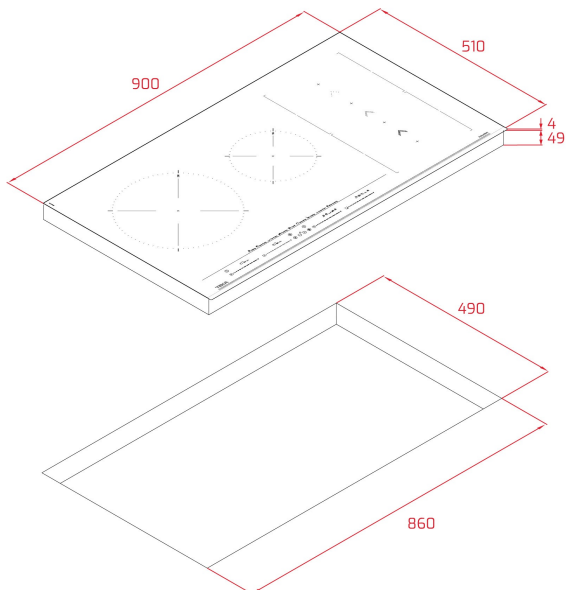

TEKA**IZS 96700 MST**

90 cm induction Flex hob with SlideCooking function and 4 cooking zones

MultiSlider

Power

Power Plus

Autolock

Easy
Installation**REFERENCE**

REF: 112500033

Touch Control MultiSlider

4 cooking zones

1 zone Ø 280 mm

2 zone Ø 228 x 200 mm

1 zone Ø 185 mm

Ceramic glass surface

Auto-lock safety system

Cooking timer

DIMENSIONS**Product height (mm):** 53**Product width (mm):** 900**Product depth (mm):** 510**Product length (mm):****Net weight (Kg):** 13,22**TECHNICAL DETAILS**

Power rate (V): 220-240

Frequency (Hz): 50/60