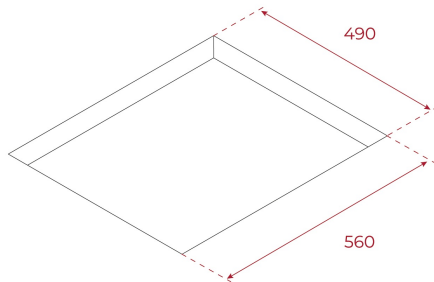

REFERENCE

REF: 112510038

EAN: 8434778022827

FEATURES

Infinity G1 special edition
Designed in Italy by Italdesign Giugiaro
Flex induction hob
Exclusive matte black finishing
Direct functions: Simmering, melting and keep warm
Touch Control MultiSlider
4 cooking zones
4 Flex zones Ø 235 X 188,5 mm
Ceramic glass surface
Auto-lock safety disconnection
Cooking timer
Power Plus
Child lock
Residual heat indicator
Power management
Easy installation kit
Maximum nominal power 7200 W

DIMENSIONS

Product height (mm): 53
Product width (mm): 600
Product depth (mm): 510
Product length (mm):
Net weight (Kg): 10,66

TECHNICAL DETAILS

Power rate (V): 220-240
Frequency (Hz): 50/60
Maximum Nominal Power (W): -

COLOURS

112510038

Black Matt

ENERGY EFFICIENCY

Power consumption in standby mode (W): -
Time to reach standby mode (min): 1