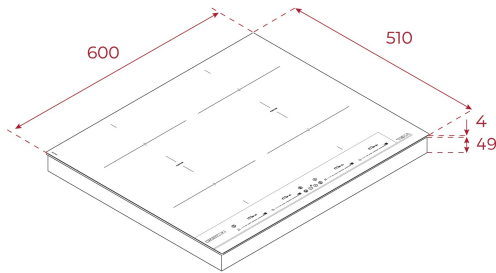

REFERENCE

REF: 112510038

EAN: 8434778022827

FEATURES

Infinity G1 special edition
Designed in Italy by Italdesign Giugiaro
Flex induction hob
Exclusive matte black finishing
Direct functions: Simmering, melting and keep warm
Touch Control MultiSlider
4 cooking zones
4 Flex zones Ø 235 X 188,5 mm
Ceramic glass surface
Auto-lock safety disconnection
Cooking timer
Power Plus
Child lock
Residual heat indicator
Power management
Easy installation kit
Maximum nominal power 7200 W

DIMENSIONS

Product height (mm): 53
Product width (mm): 600
Product depth (mm): 510
Product length (mm):
Net weight (Kg): 10,66

TECHNICAL DETAILS

Power rate (V): 220-240
Frequency (Hz): 50/60
Maximum Nominal Power (W): -

COLOURS

112510038

Black Matt

ENERGY EFFICIENCY

Power consumption in standby mode (W): -
Time to reach standby mode (min): 1