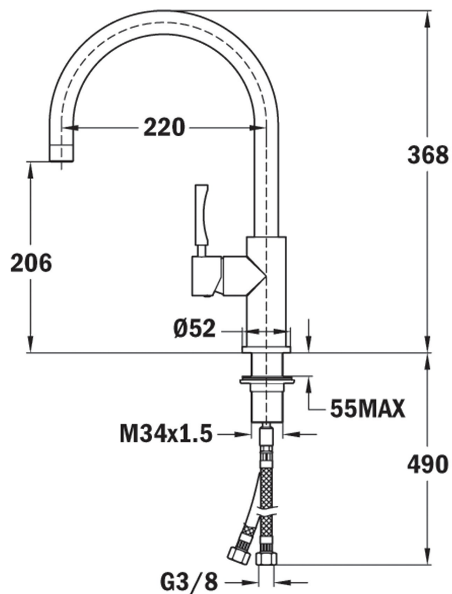

INX 915

Stainless Steel Kitchen Tap Mixer with high swivel spout

AISI 304

Anti-Scale
AeratorINOX
Stainless
Steel

Swivel_Spout

**REFERENCE**

REF: 749150200

EAN: 8421152082096

FEATURES

High spout kitchen tap

Swivel spout

Anti-scale aerator

Made of stainless steel of high quality AISI 304

Cartridge with ceramic discs of high resistance

Highly precise temperature control

Greater handling sensitivity with smoother movements

3/8" flexible inlet pipes

DIMENSIONS**Product height (mm):** 368**Product width (mm):****Product depth (mm):****Product length (mm):****Net weight (Kg):** 1,82**COLOURS**

749150200

Stainless Steel