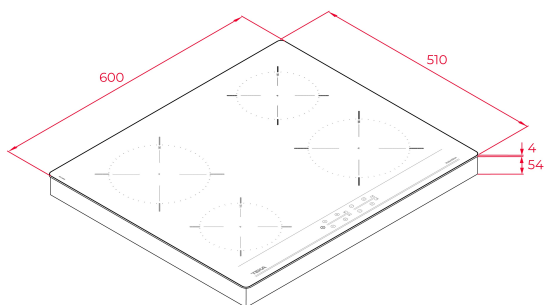

Power

Autolock

Easy
Installation