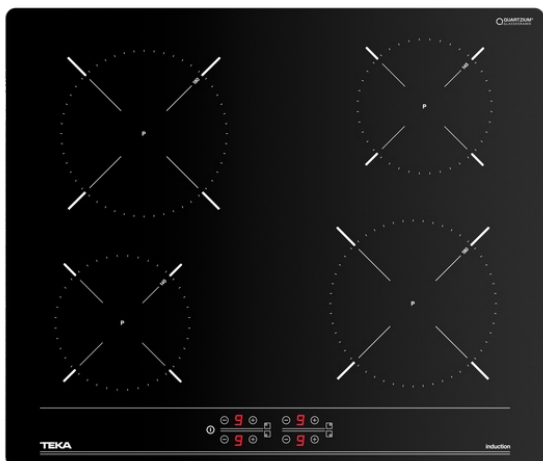

TEKA

IBC 64000 TTC

60cm Induction Hob with 4 zones

Power

Autolock

Easy
Installation

REFERENCE

REF: 112520007

EAN: 8434778003826

FEATURES

Urban Colors Edition
Induction hob
Touch Control
4 cooking zones
2 zones Ø 180 mm
2 zones Ø 145 mm
Ceramic glass surface
Auto-lock safety system
Child lock
Residual heat indicator
Power management
Easy installation kit
Maximum nominal power 7200 W
Optional: Grilling plate
Optional: Teppanyaki

DIMENSIONS

Product height (mm): 50**Product width (mm):** 600**Product depth (mm):** 510**Product length (mm):****Net weight (Kg):** 9,59

TECHNICAL DETAILS

Power rate (V): 220-240

Frequency (Hz): 50/60

Maximum Nominal Power (W): -

COLOURS

112520007

Black glass

ENERGY EFFICIENCY

Power consumption in standby mode (W): -

Time to reach standby mode (min): 1