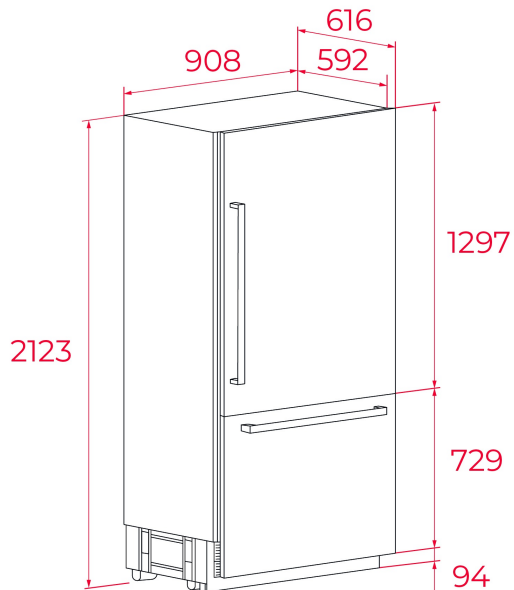

**TEKA****RBF 78980 FI**

Built-in 90 cm combi refrigerator Full No Frost

Easy 90

Eco  
Function

LED

On  
Holidays  
functionMotor  
inverter**REFERENCE**

REF: 113560023

EAN: 8434778031201

**FEATURES**

Built-in 90 cm combi refrigerator  
Full No Frost  
Metal cooling  
Inner control display  
Electronic adjustable thermostat  
FreshBox drawer + ZeroBox drawer  
3 Safety glass shelves  
Metalic finishing on shelves  
On holidays function  
Fast freezing and fast cooling function  
Front adjustable feet  
ECO function  
Reversible doors  
Climate class: T  
Total net capacity: 556  
Refrigerator capacity: 330 + 69 L  
Freezer capacity: 157 L

**DIMENSIONS****Product height (mm):** 2123**Product width (mm):** 908**Product depth (mm):** 592**Product length (mm):****Net weight (Kg):** 169**TECHNICAL DETAILS**

Energy efficiency class (UE 2019/2016): E