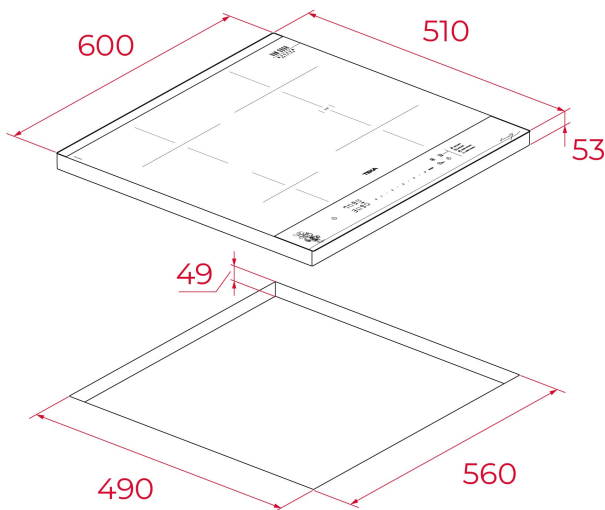

Touch Control Slider

4 cooking zones

2 flex zones Ø 228 x 184,5 mm

1 zone Ø 215 mm

1 zone Ø 150 mm

Stop & Go and Clean function

Ceramic glass surface

Cooking timer

Power plus

Child lock

Residual heat indicator

Power management

Easy installation kit

Maximum nominal power 7200 W

Optional: grilling plate, teppanyaki

DIMENSIONS**Product height (mm):** 53**Product width (mm):** 600**Product depth (mm):** 510**Product length (mm):****Net weight (Kg):** 9,52**TECHNICAL DETAILS**