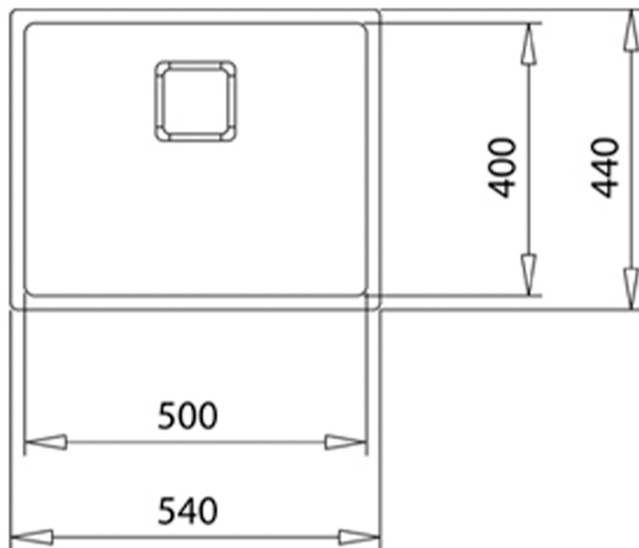

FlexLinea RS15 50.40

Metallic Edition 3-in-1 sink with one bowl and pvd copper finish

200mm

Hygiene

R15

**REFERENCE**

REF: 115000025

EAN: 8434778004724

FEATURES

FlexLinea Series

Metallic stainless steel + PVD coat sink

One bowl

3-in-1 installation possibilities: undermount, top or flush

Easy clean radius R15 corners

3½" SQ manual basket waste with siphon

Decorative SQ cover

SilentSmart, 50% less noise

200 mm deep bowl

60 cm base unit

DIMENSIONS**Product height (mm):****Product width (mm):** 440**Product depth (mm):** 200**Product length (mm):** 540**Net weight (Kg):** 4,1**COLOURS**