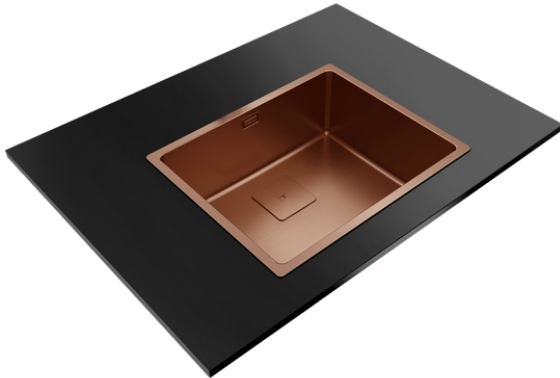

FlexLinea RS15 50.40

Metallic Edition 3-in-1 sink with one bowl and pvd copper finish

200mm

Hygiene

R15

**REFERENCE**

REF: 115000025

EAN: 8434778004724

FEATURES

FlexLinea Series

Metallic stainless steel + PVD coat sink

One bowl

3-in-1 installation possibilities: undermount, top or flush

Easy clean radius R15 corners

3½" SQ manual basket waste with siphon

Decorative SQ cover

SilentSmart, 50% less noise

200 mm deep bowl

60 cm base unit

DIMENSIONS**Product height (mm):****Product width (mm):** 440**Product depth (mm):** 200**Product length (mm):** 540**Net weight (Kg):** 4,1**COLOURS**