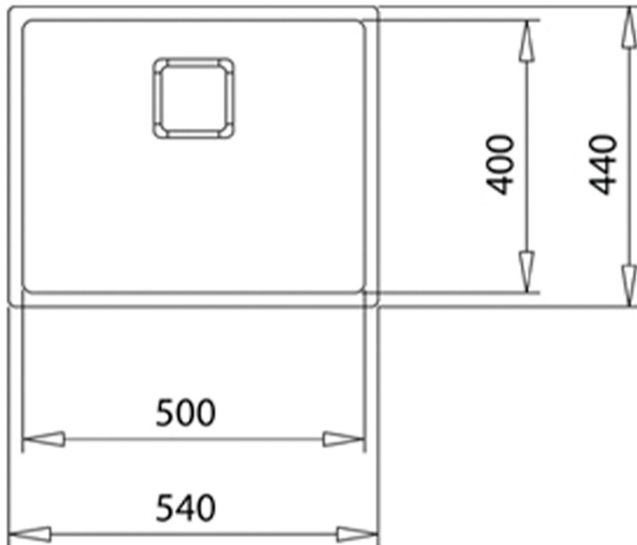

FlexLinea RS15 50.40

Metallic Edition 3-in-1 sink with one bowl and pvd copper finish

200mm

Hygiene

R15

**REFERENCE**

REF: 115000025

EAN: 8434778004724

FEATURES

FlexLinea Series

Metallic stainless steel + PVD coat sink

One bowl

3-in-1 installation possibilities: undermount, top or flush

Easy clean radius R15 corners

3½" SQ manual basket waste with siphon

Decorative SQ cover

SilentSmart, 50% less noise

200 mm deep bowl

60 cm base unit

DIMENSIONS**Product height (mm):****Product width (mm):** 440**Product depth (mm):** 200**Product length (mm):** 540**Net weight (Kg):** 4,1**COLOURS**