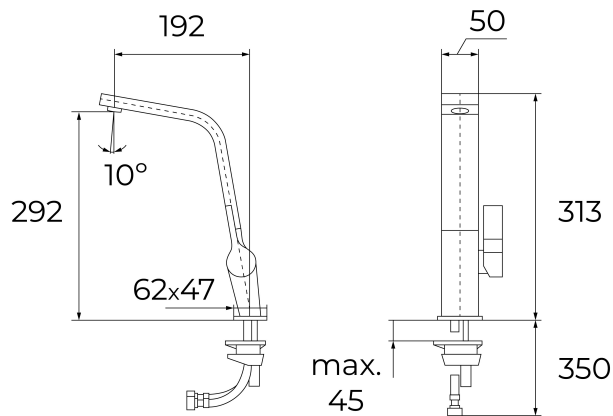

COLOURS

	116030005	Titanium
	116030007	Brass
	116030007	Chrome
	116030007	Copper