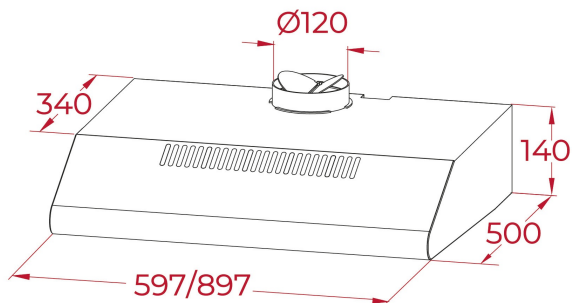

TEKA

CM 92120 KCS BK

Classic hood with 3 speeds in 90 cm

LED

REFERENCE

REF: 113150023

EAN: 8434778038286

FEATURES

- Classic hood
- Push buttons control
- 3 speeds
- 2 LED lamps
- 3 aluminium filters
- Anti-return valve included
- Charcoal filter included

DIMENSIONS

Product height (mm): 140.00

Product width (mm): 900.00

Product depth (mm): 500.00

Product length (mm):

Net weight (Kg): 7.70

TECHNICAL DETAILS

Energy Efficiency Class: B

Noise (LwA) Min Speed (dB): 53.00

Noise (LwA) Max Speed (dB): 62 db

Noise (LwA) Boost Speed (dB): -

Ø Outlet (mm): 120.00

COLOURS

113150023

Black