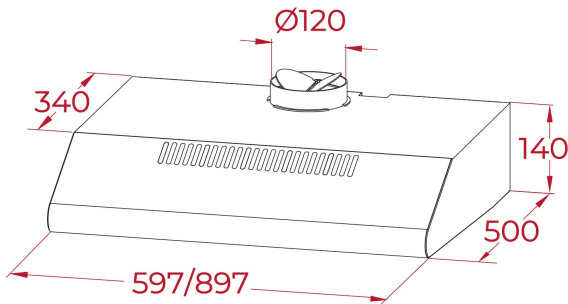

TEKA

CM 92120 KCS IX

TEKA Classic extractor fan with 3 speeds in 90 cm

REFERENCE

REF: 113150021

EAN: 8434778038262

FEATURES

Classic hood
Push buttons control
3 speeds
2 LED lamps
3 aluminium filters
Anti-return valve included
Charcoal filter included

LED

DIMENSIONS

Product height (mm): 140.00

Product width (mm): 900.00

Product depth (mm): 500.00

Product length (mm):

Net weight (Kg): 7.80

TECHNICAL DETAILS

Energy Efficiency Class: B

Noise (LwA) Min Speed (dB): 53.00

Noise (LwA) Max Speed (dB): 62 db

Noise (LwA) Boost Speed (dB): -

Ø Outlet (mm): 120.00

COLOURS

113150021

Stainless Steel