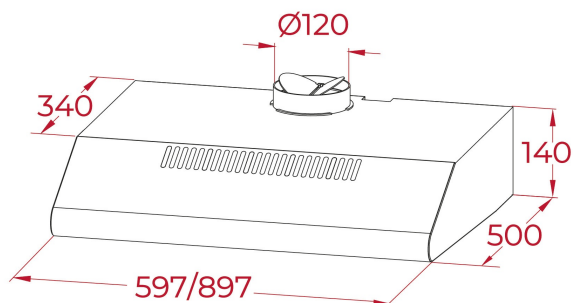

LED

DIMENSIONS

Product height (mm): 140.00

Product width (mm): 900.00

Product depth (mm): 500.00

Product length (mm):

Net weight (Kg):

TECHNICAL DETAILS

Energy Efficiency Class: B

Noise (LwA) Min Speed (dB): 53.00

Noise (LwA) Max Speed (dB): 62 db

Noise (LwA) Boost Speed (dB): -

Ø Outlet (mm): 120.00

COLOURS

113150021

Stainless Steel