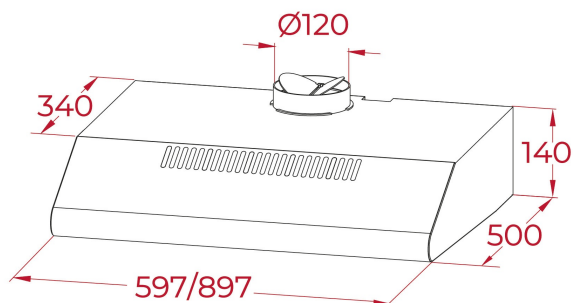

LED

DIMENSIONS

Product height (mm): 140.00

Product width (mm): 597.00

Product depth (mm): 500.00

Product length (mm):

Net weight (Kg): 5.50

TECHNICAL DETAILS

Energy Efficiency Class: B

Noise (LwA) Min Speed (dB): 53.00

Noise (LwA) Max Speed (dB): 62 db

Noise (LwA) Boost Speed (dB): -

Ø Outlet (mm): 120.00

COLOURS

113150022

Black