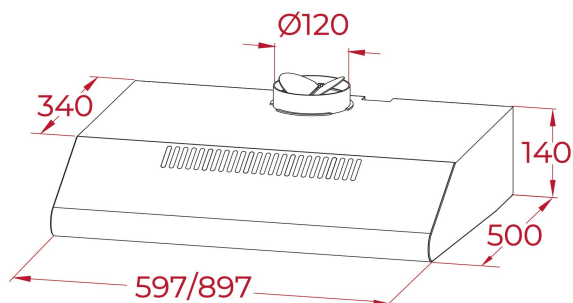

TEKA

CM 62120 KCS BK

Classic hood with 3 speeds in 60 cm

LED

REFERENCE

REF: 113150022

EAN: 8434778038279

FEATURES

Classic hood
Push buttons control
3 speeds
2 LED lamps
2 aluminium filters
Anti-return valve included
Charcoal filter included

DIMENSIONS

Product height (mm): 140.00

Product width (mm): 600.00

Product depth (mm): 500.00

Product length (mm):

Net weight (Kg): 5.50

TECHNICAL DETAILS

Energy Efficiency Class: B

Noise (LwA) Min Speed (dB): 53.00

Noise (LwA) Max Speed (dB): 62 db

Noise (LwA) Boost Speed (dB): -

Ø Outlet (mm): 120.00