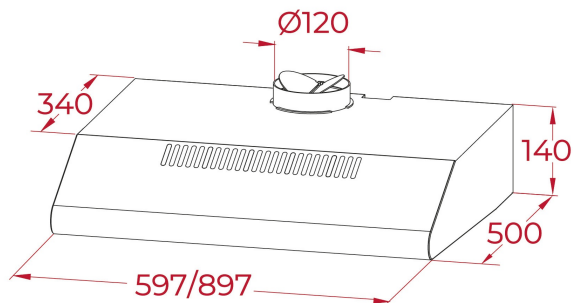

LED

DIMENSIONS

Product height (mm): 140.00

Product width (mm): 597.00

Product depth (mm): 500.00

Product length (mm):

Net weight (Kg): 5.50

TECHNICAL DETAILS

Energy Efficiency Class: B

Noise (LwA) Min Speed (dB): 53.00

Noise (LwA) Max Speed (dB): 62 db

Noise (LwA) Boost Speed (dB): -

Ø Outlet (mm): 120.00

COLOURS

113150020

Stainless Steel