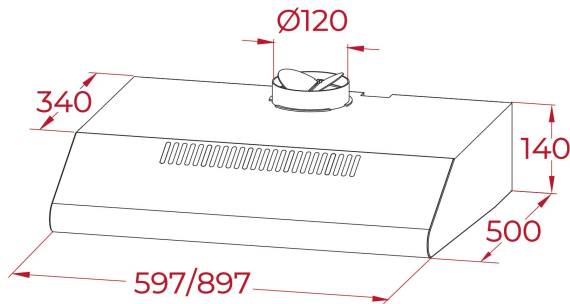

LED

DIMENSIONS

Product height (mm): 140.00

Product width (mm): 600.00

Product depth (mm): 500.00

Product length (mm):

Net weight (Kg): 5.50

TECHNICAL DETAILS

Energy Efficiency Class: B

Noise (LwA) Min Speed (dB): 53.00

Noise (LwA) Max Speed (dB): 62 db

Noise (LwA) Boost Speed (dB): -

Ø Outlet (mm): 120.00

COLOURS

113150020

Stainless Steel