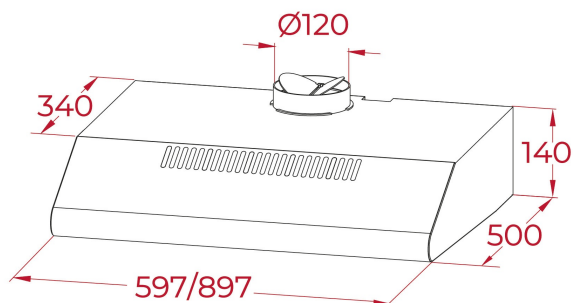

LED

DIMENSIONS

Product height (mm): 140.00

Product width (mm): 600.00

Product depth (mm): 500.00

Product length (mm):

Net weight (Kg): 5.50

TECHNICAL DETAILS

Energy Efficiency Class: B

Noise (LwA) Min Speed (dB): 53.00

Noise (LwA) Max Speed (dB): 62 db

Noise (LwA) Boost Speed (dB): -

Ø Outlet (mm): 120.00

COLOURS

113150020

Stainless Steel