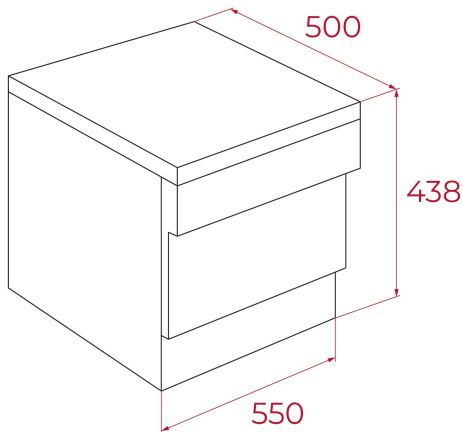

TEKA**LC 24700 BK**

Free standing table top dishwasher with 6 place settings and 7 washing programs

Eco
Function

Extra Dry
function

**REFERENCE**

REF: 114350002

EAN: 8434778035414

FEATURES

Special functions: ExtraDry

AquaSafe safety system

Delay timer: 1-24 hours

Noise level: 49 dBA

Column installation

DIMENSIONS

Product height (mm): 438

Product width (mm): 550

Product depth (mm): 500

Product length (mm):

Net weight (Kg): 20

TECHNICAL DETAILS

Energy Efficiency Class: -

Energy Consumption (Kw/day): -

Water consumption (litres/year): -

Noise Level (dBA): -