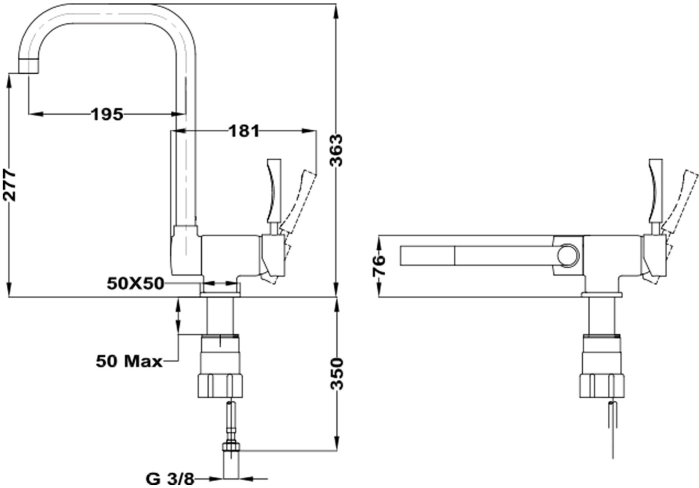

Anti-scale aerator

Folding spout: Max. height: 363 mm; Min. height: 76 mm

Cartridge starting in cold with ceramic discs of high resistance

Highly precise temperature control

Greater handling sensitivity with smoother movements

40 mm cartridge

Easy-Quick fixation system

3/8" flexible inlet pipes

MTP 984

**DIMENSIONS**

- Product height (mm): 363
- Product width (mm):
- Product depth (mm):
- Product length (mm):
- Net weight (Kg):

**TECH SPECS**

**MODELS**

- Type of installation: Free standing
- Type of spout: High spout
- Type of handle: Single lever