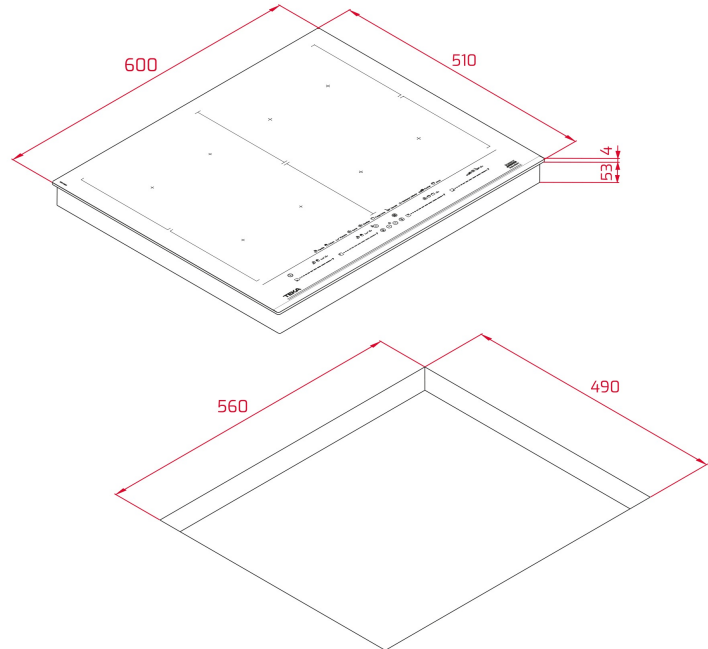

LIFE STYLE

Maestro

COLOURS

REFERENCE

REF. 112500005
EAN. 8434778000979

FEATURES

FLEX DirectSense Full Flex induction system
Touch Control Multislider, with safety lock
Cooking time programmer
8 induction zones (4 + 3 Flex combined + Full Flex)
-4 zones of 263 x 195 mm
-3 Flex zones of 263 x 390 mm
-1 Full Flex zone of 525 x 390 mm (285 x185 + 285 x185)
Direct functions with temperature sensor:
Grilling, Deep frying, Pan frying, Keep warm, QuickBoiling,
Simmering and Melting
Power Plus function
Stop & GO function / Silence mode
Optimised pan shape & size system
Fast-Click easy installation
Max. (nominal) power: 7.400 W

DIMENSIONS

Product height (mm): 57
Product width (mm): 600
Product depth (mm): 510
Product length (mm):
Net weight (Kg): 13,21

TECH SPECS

FITTING MEASURES

Built-in Width (mm): 560
Built-in Depth (mm): 490
Built-in Height (mm): 53

Left rear cooking zone - Pan detection (mm): Ø 80

Left rear cooking zone - Type: Flex Zone

Left front cooking zone - Diameter (mm): 262,5 X 195

Left front cooking zone - Pan detection (mm): Ø 80

Left front cooking zone - Type: Flex Zone

Right rear cooking zone - Pan detection (mm): Ø 80

Right rear cooking zone - Type: Flex Zone

Right front cooking zone - Diameter (mm): 262,5 X 195

Right front cooking zone - Pan detection (mm): Ø 80

Right front cooking zone - Type: Flex Zone