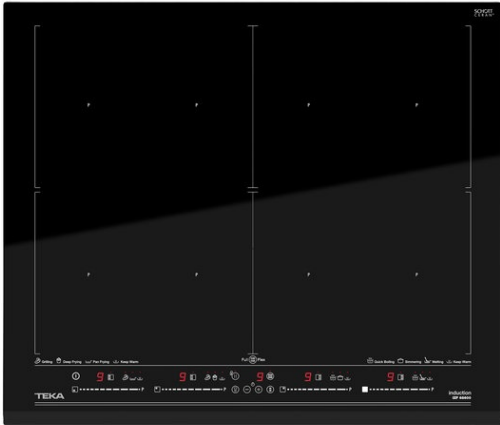

DirectSense IZF 68600 DirectSense with Full Flex induction with 8 cooking zones in 60 cm

-  Flex
-  MultiSlider
-  Power
-  Power Plus
-  Autolock
-  Easy Installation

DESCRIPTION

DirectSense with Full Flex induction with 8 cooking zones in 60 cm

LIFE STYLE

Maestro

COLOURS

REFERENCE

REF. 112500005
EAN. 8434778000979

FEATURES

FLEX DirectSense Full Flex induction system
Touch Control Multislider, with safety lock
Cooking time programmer
8 induction zones (4 + 3 Flex combined + Full Flex)
-4 zones of 263 x 195 mm
-3 Flex zones of 263 x 390 mm
-1 Full Flex zone of 525 x 390 mm (285 x185 + 285 x185)
Direct functions with temperature sensor:
Grilling, Deep frying, Pan frying, Keep warm, QuickBoiling,
Simmering and Melting
Power Plus function
Stop & GO function / Silence mode
Optimised pan shape & size system
Fast-Click easy installation
Max. (nominal) power: 7.400 W

DIMENSIONS

Product height (mm): 57
Product width (mm): 600
Product depth (mm): 510
Product length (mm):
Net weight (Kg): 13,21

TECH SPECS

FITTING MEASURES

Built-in Width (mm): 560
Built-in Depth (mm): 490
Built-in Height (mm): 53