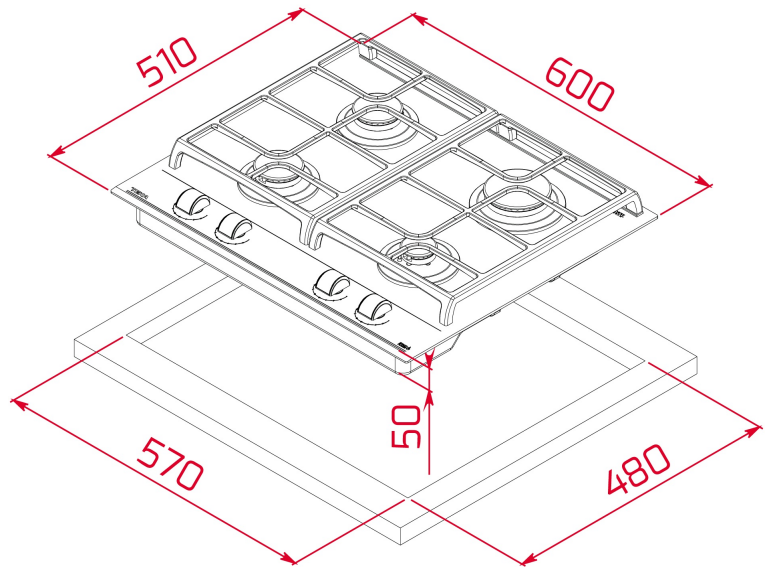

## DIMENSIONS

**Product height (mm):** 50  
**Product width (mm):** 600  
**Product depth (mm):** 510  
**Product length (mm):**  
**Net weight (Kg):** 11,14

### FITTING MEASURES

**Built-in Width (mm):** 570  
**Built-in Depth (mm):** 480  
**Built-in Height (mm):** 50