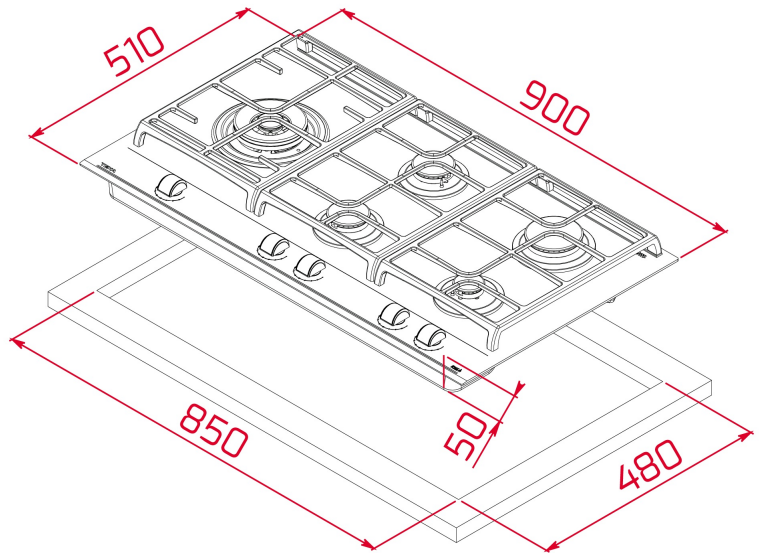

**GZC 95320** Gas on Glass Hob with ExactFlame function in 90 cm of butane gas

Auto ignition

ExactFlame

Autolock

Easy  
Installation

**DESCRIPTION**

Gas on Glass Hob with ExactFlame function in 90 cm of butane gas

## DIMENSIONS

**Product height (mm):** 98  
**Product width (mm):** 900  
**Product depth (mm):** 510  
**Product length (mm):**  
**Net weight (Kg):** 16,5

### FITTING MEASURES

**Built-in Width (mm):** 850  
**Built-in Depth (mm):** 480  
**Built-in Height (mm):** 49