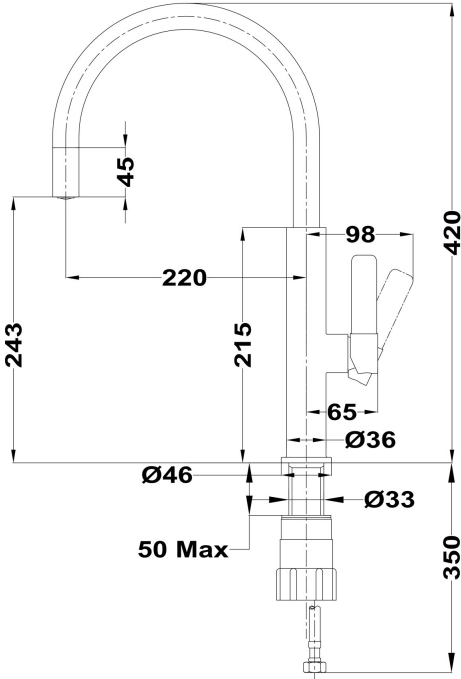

REFERENCE

REF. 116030024
EAN. 8434778002119

TEKA

FOT 995 White

FEATURES

High spout kitchen tap
Swivel spout
Anti-scale aerator
Cartridge with ceramic discs of high resistance
Highly precise temperature control
Greater handling sensitivity with smoother movements
Easy-Quick fixation system
3/8" - 1/2" flexible inlet pipes

FOT 995 White

DIMENSIONS

- Product height (mm): 420
- Product width (mm):
- Product depth (mm):
- Product length (mm):
- Net weight (Kg): 0,95

TECHNICAL DETAILS

MODELS

Type of installation: Free standing