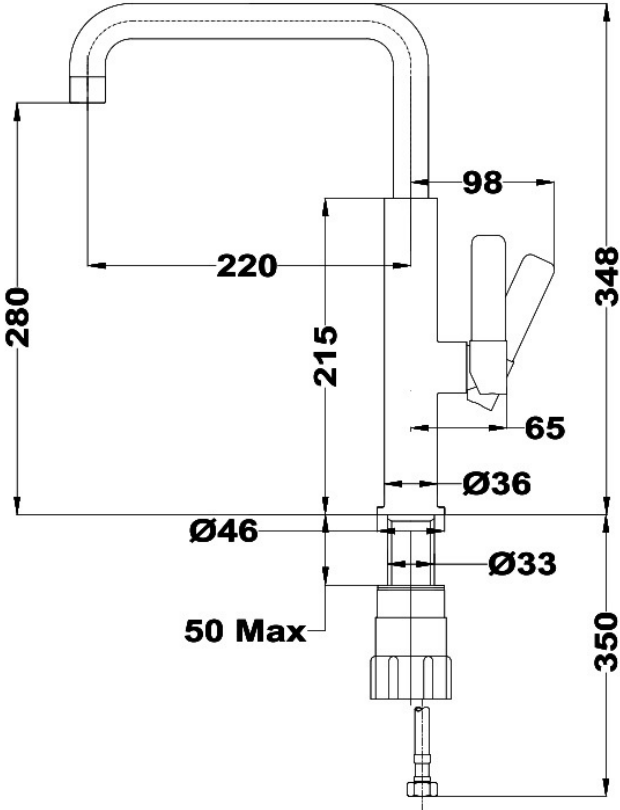

REFERENCE

REF. 116030029
EAN. 8434778003758

TEKA

FOT 994

FEATURES

High spout kitchen tap
Swivel spout
Anti-scale aerator
Cartridge with ceramic discs of high resistance
Highly precise temperature control
Greater handling sensitivity with smoother movements
Easy-Quick fixation system
3/8" - 1/2" flexible inlet pipes

FOT 994

DIMENSIONS

- Product height (mm): 348
- Product width (mm):
- Product depth (mm):
- Product length (mm):
- Net weight (Kg): 0,89

TECHNICAL DETAILS

MODELS

Type of installation: Free standing