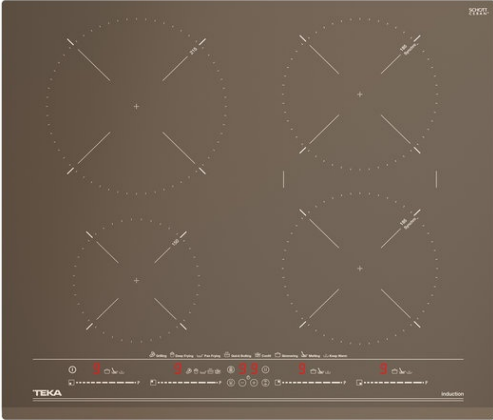

IZC 64630 LB MST Induction hob with Direct Functions MultiSlider and 4 cooking zones in 60 cm

MultiSlider

Power

Power Plus

Autolock

Easy
Installation

DESCRIPTION

Induction hob with Direct Functions MultiSlider and 4 cooking zones in 60 cm

Urban colors Edition
Induction hob
Touch control MultiSlider
Cooking timer
4 cooking zones:
-1 induction Ø 215 mm
-2 induction Ø 185 mm
-1 induction Ø 150 mm
Special cooking functions with temperature sensors: Grilling, Deep frying, Pan frying, KeepWarm, Boiling, Simmering, Confit & Melting
Power Plus function
Stop & Go function
Residual heat indicators
Fast-Click easy installation
Maximum nominal power : 8.800 W

DIMENSIONS

Product height (mm): 53
Product width (mm): 600
Product depth (mm): 510
Product length (mm):
Net weight (Kg): 10,7

TECH SPECS

FITTING MEASURES

Built-in Width (mm): 560
Built-in Depth (mm): 490
Built-in Height (mm): 49

Left rear cooking zone - Type: Single Zone

Left front cooking zone - Diameter (mm): 150

Left front cooking zone - Type: Single Zone

Right rear cooking zone - Type: Single Zone

Right front cooking zone - Diameter (mm): 185