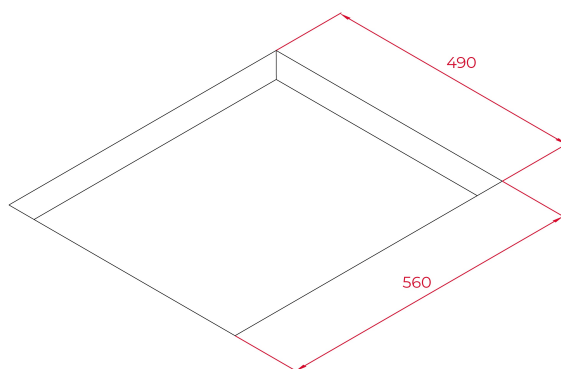

Urban colors Edition
Induction hob
Touch control MultiSlider
Cooking timer
4 cooking zones:
-1 induction Ø 215 mm
-2 induction Ø 185 mm
-1 induction Ø 150 mm
Special cooking functions with temperature sensors: Grilling, Deep frying, Pan frying, KeepWarm, Boiling, Simmering, Confit & Melting
Power Plus function
Stop & Go function
Residual heat indicators
Fast-Click easy installation
Maximum nominal power : 8.800 W

DIMENSIONS

Product height (mm): 53
Product width (mm): 600
Product depth (mm): 510
Product length (mm):
Net weight (Kg): 10,7

TECH SPECS

FITTING MEASURES

Built-in Width (mm): 560
Built-in Depth (mm): 490
Built-in Height (mm): 49

Left rear cooking zone - Type: Single Zone

Left front cooking zone - Diameter (mm): 150

Left front cooking zone - Type: Single Zone

Right rear cooking zone - Type: Single Zone

Right front cooking zone - Diameter (mm): 185