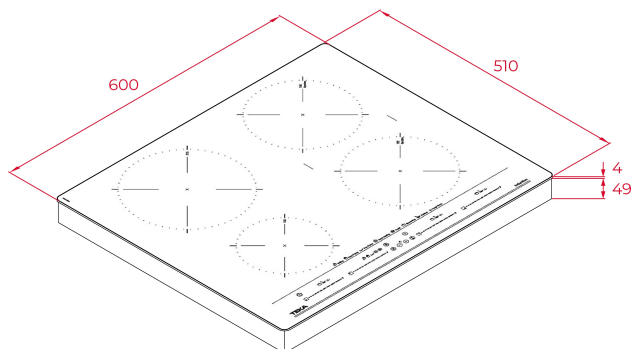

Urban colors Edition
Induction hob
Touch control MultiSlider
Cooking timer
4 cooking zones:
-1 induction Ø 215 mm
-2 induction Ø 185 mm
-1 induction Ø 150 mm
Special cooking functions with temperature sensors: Grilling, Deep frying, Pan frying, KeepWarm, Boiling, Simmering, Confit & Melting
Power Plus function
Stop & Go function
Residual heat indicators
Fast-Click easy installation
Maximum nominal power : 8.800 W

DIMENSIONS

Product height (mm): 53
Product width (mm): 600
Product depth (mm): 510
Product length (mm):
Net weight (Kg): 10,7

TECH SPECS

FITTING MEASURES

Built-in Width (mm): 560
Built-in Depth (mm): 490
Built-in Height (mm): 49

ELECTRIC CONNECTION

Frequency (Hz): 50/60
Power rate (V): 220-240
Cable Connection Length (cm): 110
Maximum Nominal Power (W) (Electric hob): 7200

COOKING ZONES

Cooking Zones: 4

Left rear cooking zone - Diameter (mm): 215

Left rear cooking zone - Type: Single Zone

Left front cooking zone - Diameter (mm): 150

Left front cooking zone - Type: Single Zone

Right rear cooking zone - Type: Single Zone

Right front cooking zone - Diameter (mm): 185