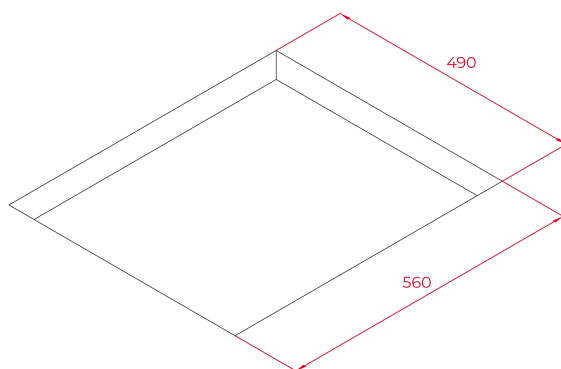

LIFE STYLE

Total

COLOURS

REFERENCE

REF. 112500026
EAN. 8434778011760

FEATURES

Urban colors Edition
Induction hob
Touch control MultiSlider
Cooking timer
4 cooking zones:
-1 induction Ø 215 mm
-2 induction Ø 185 mm
-1 induction Ø 150 mm
Special cooking functions with temperature sensors: Grilling, Deep frying, Pan frying, KeepWarm, Boiling, Simmering, Confit & Melting
Power Plus function
Stop & Go function
Residual heat indicators
Fast-Click easy installation
Maximum nominal power : 8.800 W

DIMENSIONS

Product height (mm): 53
Product width (mm): 600
Product depth (mm): 510
Product length (mm):
Net weight (Kg): 10,7

TECH SPECS

FITTING MEASURES

Built-in Width (mm): 560
Built-in Depth (mm): 490
Built-in Height (mm): 49

Left rear cooking zone - Type: Single Zone

Left front cooking zone - Diameter (mm): 150

Left front cooking zone - Type: Single Zone

Right rear cooking zone - Type: Single Zone

Right front cooking zone - Diameter (mm): 185