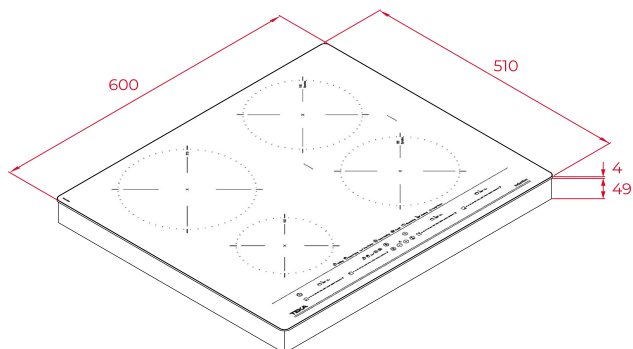

LIFE STYLE

Total

COLOURS

REFERENCE

REF. 112500026
EAN. 8434778011760

FEATURES

Urban colors Edition
Induction hob
Touch control MultiSlider
Cooking timer
4 cooking zones:
-1 induction Ø 215 mm
-2 induction Ø 185 mm
-1 induction Ø 150 mm
Special cooking functions with temperature sensors: Grilling, Deep frying, Pan frying, KeepWarm, Boiling, Simmering, Confit & Melting
Power Plus function
Stop & Go function
Residual heat indicators
Fast-Click easy installation
Maximum nominal power : 8.800 W

DIMENSIONS

Product height (mm): 53
Product width (mm): 600
Product depth (mm): 510
Product length (mm):
Net weight (Kg): 10,7

TECH SPECS

FITTING MEASURES

Built-in Width (mm): 560
Built-in Depth (mm): 490
Built-in Height (mm): 49

ELECTRIC CONNECTION

Frequency (Hz): 50/60
Power rate (V): 220-240
Cable Connection Length (cm): 110
Maximum Nominal Power (W) (Electric hob): 7200

COOKING ZONES

Cooking Zones: 4

Left rear cooking zone - Diameter (mm): 215

Left rear cooking zone - Type: Single Zone

Left front cooking zone - Diameter (mm): 150

Left front cooking zone - Type: Single Zone

Right rear cooking zone - Type: Single Zone

Right front cooking zone - Diameter (mm): 185