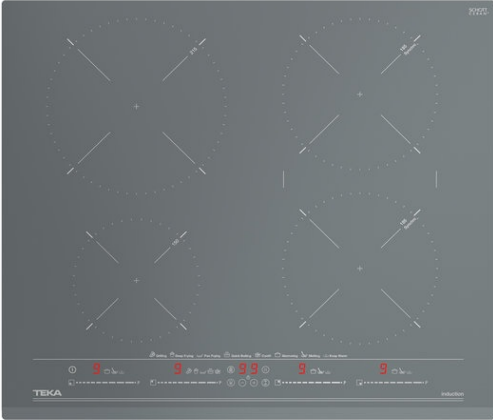

IZC 64630 ST MST Induction hob with Direct Functions MultiSlider and 4 cooking zones in 60 cm

MultiSlider

Power

Power Plus

Autolock

Easy
Installation

DESCRIPTION

Induction hob with Direct Functions MultiSlider and 4 cooking zones in 60 cm

LIFE STYLE

Total

COLOURS

REFERENCE

REF. 112500026
EAN. 8434778011760

FEATURES

Urban colors Edition
Induction hob
Touch control MultiSlider
Cooking timer
4 cooking zones:
-1 induction Ø 215 mm
-2 induction Ø 185 mm
-1 induction Ø 150 mm
Special cooking functions with temperature sensors: Grilling, Deep frying, Pan frying, KeepWarm, Boiling, Simmering, Confit & Melting
Power Plus function
Stop & Go function
Residual heat indicators
Fast-Click easy installation
Maximum nominal power : 8.800 W

DIMENSIONS

Product height (mm): 53
Product width (mm): 600
Product depth (mm): 510
Product length (mm):
Net weight (Kg): 10,7

TECH SPECS

FITTING MEASURES

Built-in Width (mm): 560
Built-in Depth (mm): 490
Built-in Height (mm): 49

Left rear cooking zone - Type: Single Zone

Left front cooking zone - Diameter (mm): 150

Left front cooking zone - Type: Single Zone

Right rear cooking zone - Type: Single Zone

Right front cooking zone - Diameter (mm): 185