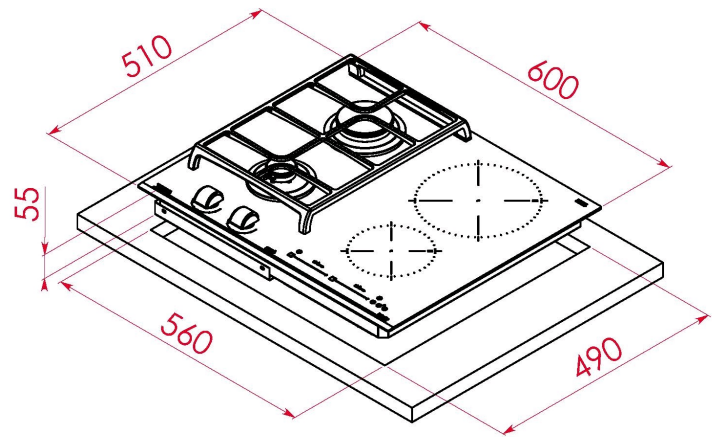

Gas on glass + Induction hob with Direct Functions and 4 cooking zones in 60cm of butane gas

LIFE STYLE

Maestro

COLOURS

REFERENCE

REF. 112570145
EAN. 8,43478E+12

FEATURES

Gas on glass + Induction hob
Touch control MultiSlider
ExactFlame control
Cooking timer
4 cooking zones:
1 induction 210 Ø (2250-3000 W)
1 induction 145 Ø (1250-1800 W)
1 gas rapid burner (2.8 kW)
1 gas auxiliary burner (1.0 kW)
9 gas power levels with precise control of the flame
Large cast iron grids
Automatic-ignition
Auto-lock safety device
Induction Power Plus function
3 special cooking functions: Simmering, Melting and KeepWarm
Maximum nominal power (gas): 4.0 kW
Maximum nominal power (induction): 3500 W
Ceramic Glass (4 mm)

DIMENSIONS

Product height (mm): 55
Product width (mm): 600
Product depth (mm): 510
Product length (mm):
Net weight (Kg): 12,8

TECH SPECS

FITTING MEASURES

Built-in Width (mm): 560
Built-in Depth (mm): 490
Built-in Height (mm): 55

ELECTRIC CONNECTION

Frequency (Hz): 50/60
Power rate (V): 220-240
Cable Connection Length (cm): 110
Maximum Nominal Power (W) (Electric hob): 3500

COOKING ZONES

Cooking Zones: 4
Energy consumption for the whole hob, Wh/Kg: 180,4
Left rear cooking zone - Type: RAPID
Left front cooking zone - Type: AUXILIARY
Right rear cooking zone - Diameter (mm): 210

Right rear cooking zone - Type: Single Zone
Right rear cooking zone - Consumption in Wh/Kg (EU 66/2014):
178,7
Right front cooking zone - Diameter (mm): 145
Right front cooking zone - Type: Single Zone
**Right front cooking zone - Consumption in Wh/Kg (EU
66/2014):** 182,1