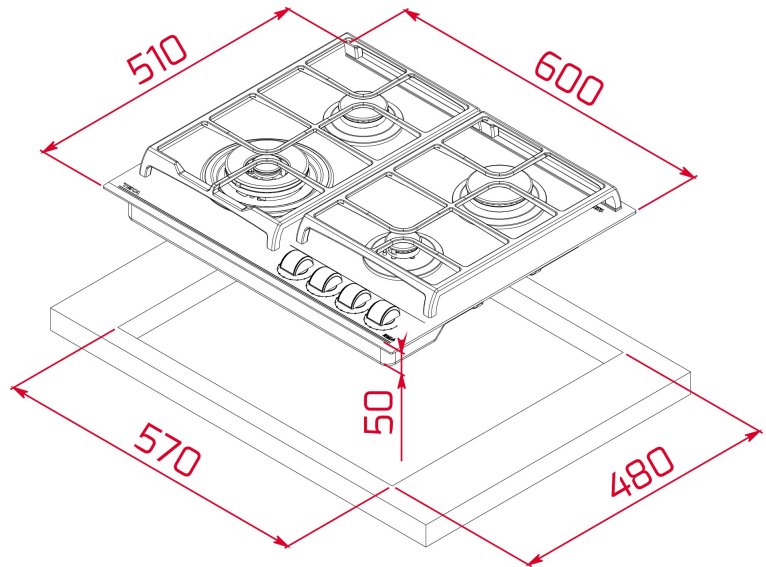

GZC 64320 Gas on Glass Hob with ExactFlame function in 60 cm of butane gas

Auto ignition

ExactFlame

Autolock

Easy
Installation

DESCRIPTION

Gas on Glass Hob with ExactFlame function in 60 cm of butane gas

LIFE STYLE

Maestro

COLOURS

REFERENCE

REF. 112570139
EAN. 8434778013337

FEATURES

Urban Colors Edition
Gas on Glass with ExactFlame
9 power levels with precise control of the flame
Front control knobs with ergonomic design
4 cooking zones:
-1 double ring burner (4.00 kW)
-1 semi-fast burners (1.75 kW)
-1 fast burner (2.80 kW)
-1 auxiliary burner (1.00 kW)
Large cast iron grids
Automatic-ignition in every burner, activated through control knobs
Auto-lock safety device (Thermocouples)
Optional Wok support
Easy installation kit
Tempered glass surface
Type of Gas: Butane
Nozzles to natural gas

DIMENSIONS

Product height (mm): 98
Product width (mm): 600
Product depth (mm): 510
Product length (mm):
Net weight (Kg): 11,7

TECH SPECS

FITTING MEASURES

Built-in Width (mm): 570
Built-in Depth (mm): 480
Built-in Height (mm): 49