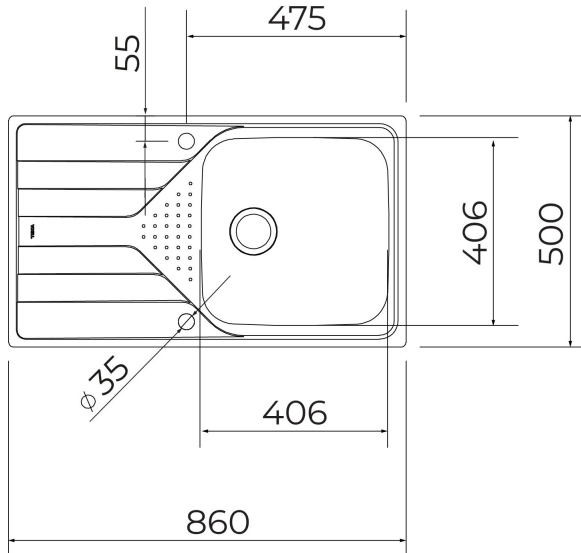

TEKA

Universe 50 T-XP 1B 1D PLUS

FEATURES

Universe Series
Stainless steel sink, Polished finish
One bowl and one drainer, reversible
Inset installation
3½" manual basket waste and siphon
195 mm deep bowl
50 cm base unit

Universe 50 T-XP 1B 1D PLUS

DIMENSIONS

- Product height (mm):
- Product width (mm): 500
- Product depth (mm): 195
- Product length (mm): 860
- Net weight (Kg): 4,06

TECHNICAL DETAILS

MAIN BOWL

- Main Bowl Length (mm): 406
- Main Bowl Width (mm): 406
- Main Bowl Depth (mm): 195

OTHER FEATURES

- Material: Stainless Steel
- Type of installation: Inset
- Valve hole type: 3½"
- Overflow hole: Round

OTHERS

- Base unit (cm): 50

SINK LAY OUT

- Number of bowls: 1
- Number of drainers: 1
- Drainer position: Reversible