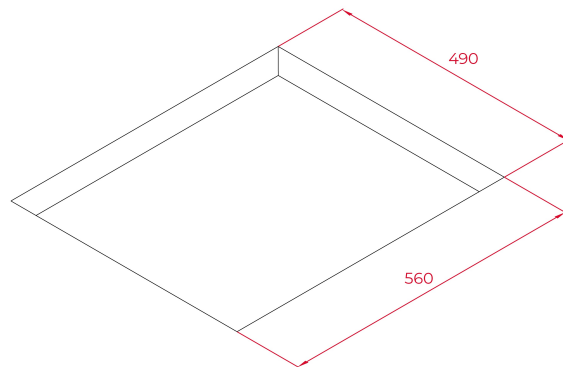

IZC 64630 WH MST Induction hob with Direct Functions MultiSlider and 4 cooking zones in 60 cm

MultiSlider

Power

Power Plus

Autolock

Easy
Installation

DESCRIPTION

Induction hob with Direct Functions MultiSlider and 4 cooking zones in 60 cm

Urban colors Edition
Induction hob
Touch control MultiSlider
Cooking timer
4 cooking zones:
-1 induction Ø 215 mm
-2 induction Ø 185 mm
-1 induction Ø 150 mm
Special cooking functions with temperature sensors: Grilling, Deep frying, Pan frying, KeepWarm, Boiling, Simmering, Confit & Melting
Power Plus function
Stop & Go function
Residual heat indicators
Fast-Click easy installation
Maximum nominal power : 8.800 W

DIMENSIONS

Product height (mm): 53
Product width (mm): 600
Product depth (mm): 510
Product length (mm):
Net weight (Kg): 10,7

TECH SPECS

FITTING MEASURES

Built-in Width (mm): 560
Built-in Depth (mm): 490
Built-in Height (mm): 49

Left rear cooking zone - Type: Single Zone

Left front cooking zone - Diameter (mm): 150

Left front cooking zone - Type: Single Zone

Right rear cooking zone - Type: Single Zone

Right front cooking zone - Diameter (mm): 185