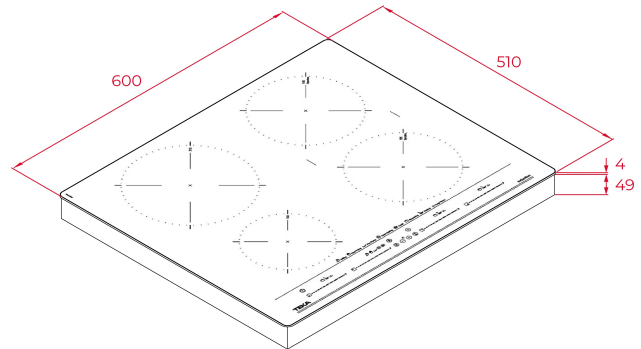

Urban colors Edition
Induction hob
Touch control MultiSlider
Cooking timer
4 cooking zones:
-1 induction Ø 215 mm
-2 induction Ø 185 mm
-1 induction Ø 150 mm
Special cooking functions with temperature sensors: Grilling, Deep frying, Pan frying, KeepWarm, Boiling, Simmering, Confit & Melting
Power Plus function
Stop & Go function
Residual heat indicators
Fast-Click easy installation
Maximum nominal power : 8.800 W

DIMENSIONS

Product height (mm): 53
Product width (mm): 600
Product depth (mm): 510
Product length (mm):
Net weight (Kg): 10,7

TECH SPECS

FITTING MEASURES

Built-in Width (mm): 560
Built-in Depth (mm): 490
Built-in Height (mm): 49

ELECTRIC CONNECTION

Frequency (Hz): 50/60
Power rate (V): 220-240
Cable Connection Length (cm): 110
Maximum Nominal Power (W) (Electric hob): 7200

COOKING ZONES

Cooking Zones: 4

Left rear cooking zone - Diameter (mm): 215

Left rear cooking zone - Type: Single Zone

Left front cooking zone - Diameter (mm): 150

Left front cooking zone - Type: Single Zone

Right rear cooking zone - Type: Single Zone

Right front cooking zone - Diameter (mm): 185