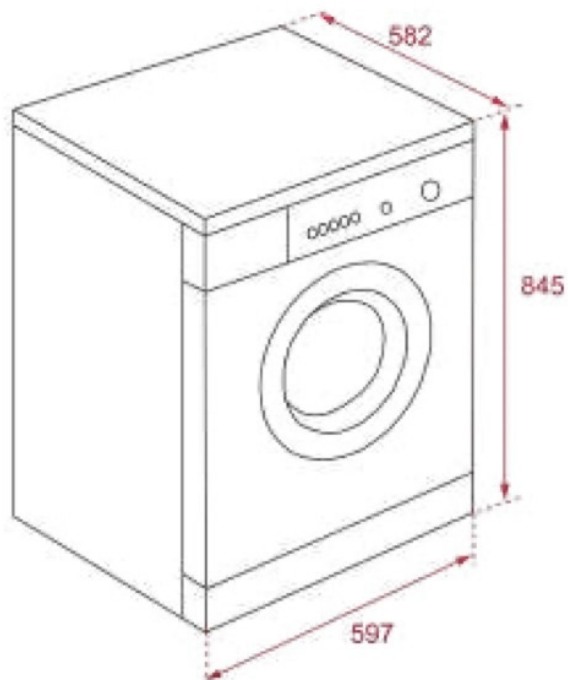

REFERENCE

REF. 40875385
EAN. 8421152158302

TEKA

TKME 1490 WHITE

FEATURES

Free Standing White Washer Dryer
LCD Electronic Control Panel with 19 languages settings
Hot Stamp control panel
Electronic Knob
Boomerang Cabinet LCD Touch Electronic Control
DC motor Twin jet -shower effect
Washing capacity: 9 Kg
Washing Programs: 15
Daily 60', Delicate and Eco Programs
Child Lock, 3D load Sensor, Eco Time
Stainless Steel Drum (61 liters)
Spinning speeds: 1400-1200-1000-800-0
Extra Rinse, Anti Allergic, Stain level, Delay Timer, and Rapid Wash functions
Indicator pilots for Selected temperature, spinning speed, Rapid Wash and delay time
33cm wide crystal door
Removable worktop
Fast Program 12 minutes

DIMENSIONS

Product height (mm): 845
Product width (mm): 597
Product depth (mm): 582
Product length (mm):
Net weight (Kg): 75,5

TECH SPECS

PRODUCT SHEET

Type of installation: Free standing
Energy consumption (kWh/year): 173
Water consumption (litres/year): 12320
Certificates: CE,CB