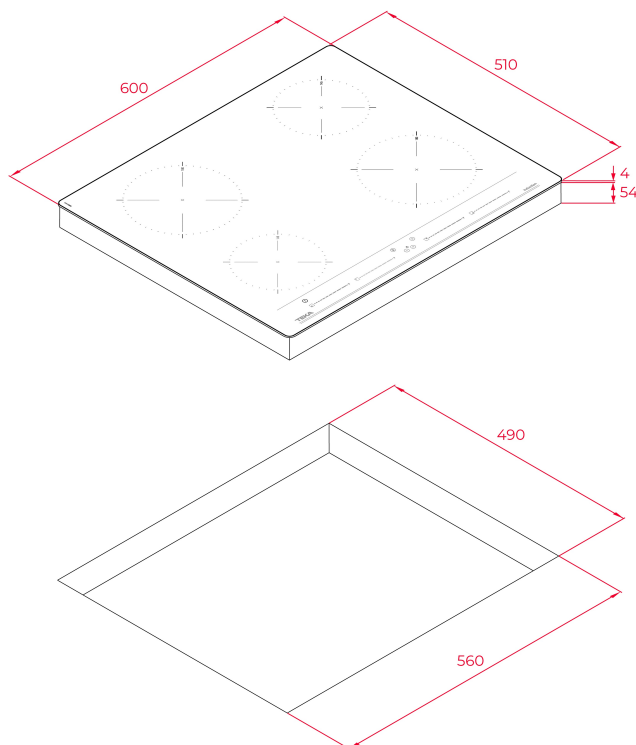

IZC 64010 BK MSS 60cm Induction Hob with Direct Functions MultiSlider and 4 zones

MultiSlider

Power

Power Plus

Autolock

Easy
Installation

DESCRIPTION

60cm Induction Hob with Direct Functions MultiSlider and 4 zones

Induction hob
Touch control MultiSlider
Cooking timer
4 cooking zones:
-2 induction Ø 185 mm
-2 induction Ø 150 mm
Power Plus function
Stop & Go function
Residual heat indicators
Fast-Click easy installation
Maximum nominal power : 7.200 W

DIMENSIONS

Product height (mm): 58
Product width (mm): 600
Product depth (mm): 510
Product length (mm):
Net weight (Kg): 9,59

TECH SPECS

FITTING MEASURES

Built-in Width (mm): 560
Built-in Depth (mm): 490
Built-in Height (mm): 54

COOKING ZONES

Cooking Zones: 4
Left rear cooking zone - Diameter (mm): 185
Left rear cooking zone - Type: Single Zone
Left front cooking zone - Diameter (mm): 150
Left front cooking zone - Type: Single Zone