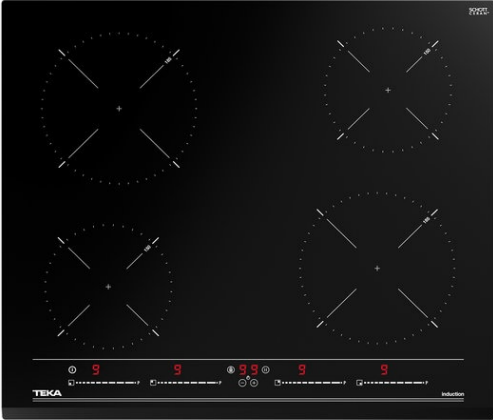

IZC 64010 BK MSS 60cm Induction Hob with Direct Functions MultiSlider and 4 zones

MultiSlider

Power

Power Plus

Autolock

Easy
Installation

DESCRIPTION

60cm Induction Hob with Direct Functions MultiSlider and 4 zones

Induction hob
Touch control MultiSlider
Cooking timer
4 cooking zones:
-2 induction Ø 185 mm
-2 induction Ø 150 mm
Power Plus function
Stop & Go function
Residual heat indicators
Fast-Click easy installation
Maximum nominal power : 7.200 W

DIMENSIONS

Product height (mm): 58
Product width (mm): 600
Product depth (mm): 510
Product length (mm):
Net weight (Kg): 9,59

TECH SPECS

FITTING MEASURES

Built-in Width (mm): 560
Built-in Depth (mm): 490
Built-in Height (mm): 54

COOKING ZONES

Cooking Zones: 4
Left rear cooking zone - Diameter (mm): 185
Left rear cooking zone - Type: Single Zone
Left front cooking zone - Diameter (mm): 150
Left front cooking zone - Type: Single Zone