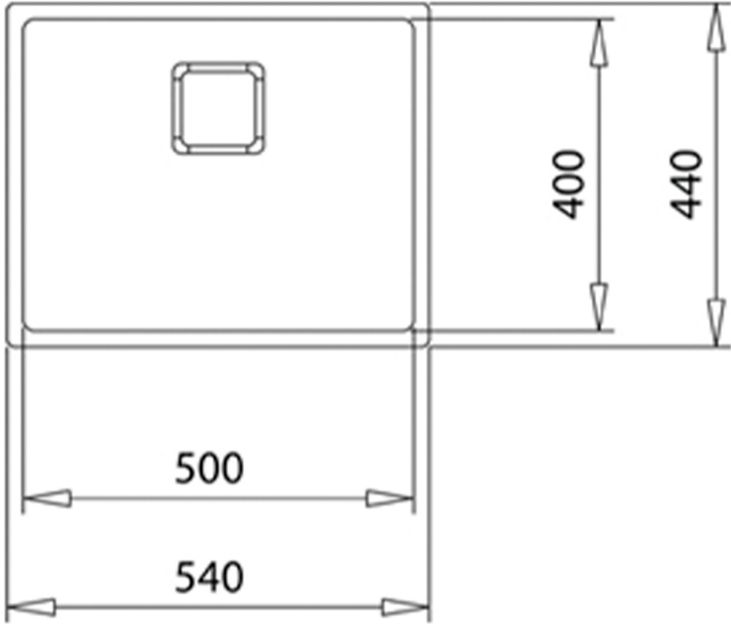

### FEATURES

FlexLinea Series  
Metallic stainless steel + PVD coat sink  
One bowl  
3-in-1 installation possibilities: undermount, top or flush  
Easy clean radius R15 corners  
3½" SQ manual basket waste with siphon  
Decorative SQ cover  
SilentSmart, 50% less noise  
200 mm deep bowl  
60 cm base unit

## DIMENSIONS

- Product height (mm):
- Product width (mm): 440
- Product depth (mm): 200
- Product length (mm): 540
- Net weight (Kg): 4,1

### MAIN BOWL

- Main Bowl Length (mm): 500
- Main Bowl Width (mm): 400
- Main Bowl Depth (mm): 200