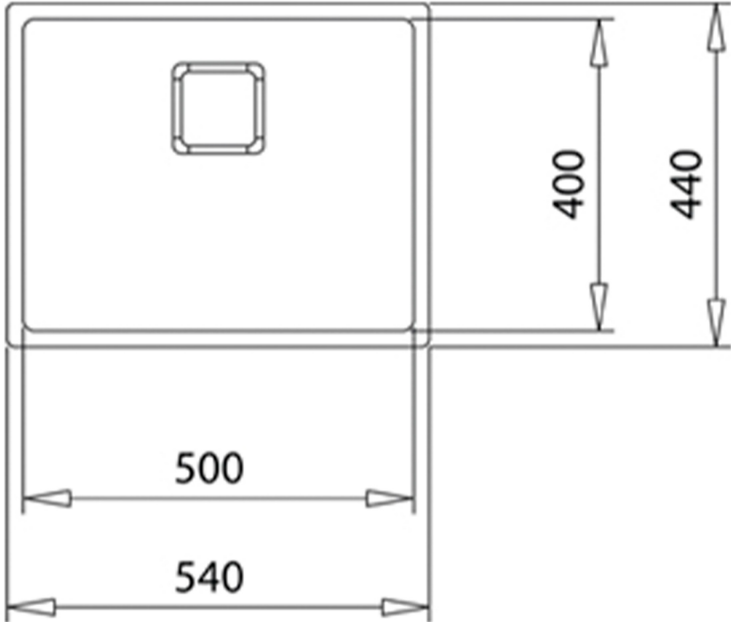

FlexLinea RS15 50.40 Titanium Metallic Edition sink with one bowl and titanium pvd finish

200mm

Hygiene

R15

DESCRIPTION

Metallic Edition sink with one bowl and titanium pvd finish

COLOURS

REFERENCE

REF. 115000024
EAN. 8434778004717

TEKA

FlexLinea RS15 50.40 Titanium

FEATURES

FlexLinea Series
Metallic stainless steel + PVD coat sink
One bowl
3-in-1 installation possibilities: undermount, top or flush
Easy clean radius R15 corners
3½" SQ manual basket waste with siphon
Decorative SQ cover
SilentSmart, 50% less noise
200 mm deep bowl
60 cm base unit

FlexLinea RS15 50.40 Titanium

DIMENSIONS

- Product height (mm):
- Product width (mm): 440
- Product depth (mm): 200
- Product length (mm): 540
- Net weight (Kg): 4,1

TECHNICAL DETAILS

MAIN BOWL

- Main Bowl Length (mm): 500
- Main Bowl Width (mm): 400
- Main Bowl Depth (mm): 200

OTHER FEATURES

- Material: Stainless Steel + PVD Coat
- Type of installation: Top,Flush,Undermount
- Valve hole type: 3½" SQUARED

OTHERS

- Base unit (cm): 60

SINK LAY OUT

- Number of bowls: 1
- Number of drainers: 0