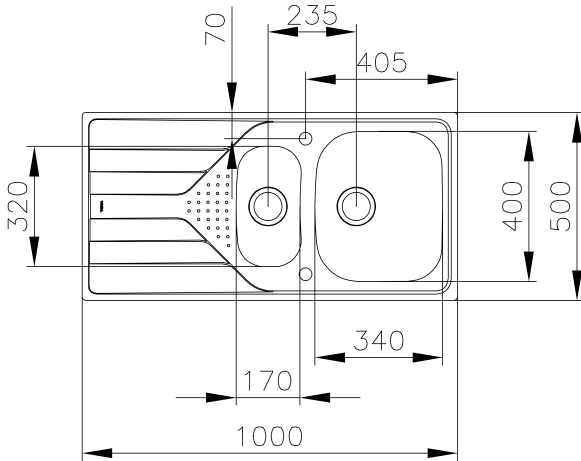

TEKA

Universe 60 T-XP 1½B 1D

FEATURES

Universe Series

Stainless steel sink, Polished finish

One bowl, one auxiliary bowl and one drainer, reversible

Inset installation

3½" manual basket waste and siphon

160 and 110 mm deep bowls

60 cm base unit

Universe 60 T-XP 1½B 1D

DIMENSIONS

- Product height (mm):
- Product width (mm): 500
- Product depth (mm): 160
- Product length (mm): 1000
- Net weight (Kg): 3,94

TECHNICAL DETAILS

MAIN BOWL

- Main Bowl Length (mm): 340
- Main Bowl Width (mm): 400
- Main Bowl Depth (mm): 160

OTHER FEATURES

- Material: Stainless Steel
- Type of installation: Inset
- Valve hole type: 3½"
- Overflow hole: Round

OTHERS

- Base unit (cm): 60

SECONDARY BOWL

- Secondary Bowl Length (mm): 170
- Secondary Bowl Width (mm): 320
- Secondary Bowl Depth (mm): 110

SINK LAY OUT

- Number of bowls: 1

ACCESSORIES

Number of drainers: 1
Drainer position: Reversible