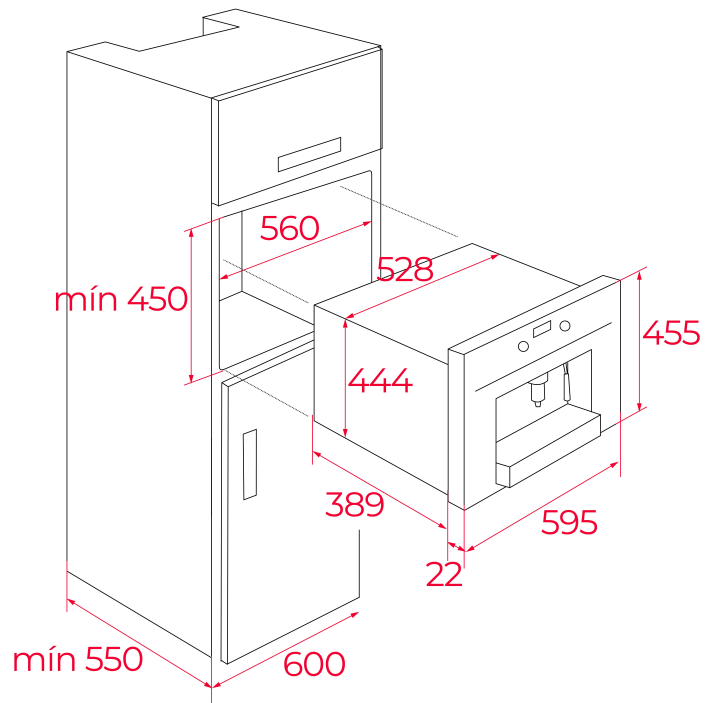

COLOURS

REFERENCE

REF. 111630004
EAN. 8434778010541

FEATURES

Urban Colors Edition
Automatic built-in coffee machine
Self-cleaning function
Intensity and coffee size regulation
Touch control display with knobs
30 automatic programs
Capacity: 2 cups at once
Adjustable height system for different cup sizes
Milk frother and hot water pipe
Integrated steel grinder for natural coffee beans
Coffee beans container, 200 grams capacity
Availability for ground coffee
15 bar pump pressure
1.8 litres water tank
Waste container
Descaling function
Installation with telescopic rails for easy pull out of the coffee maker

DIMENSIONS

Product height (mm): 455
Product width (mm): 595
Product depth (mm): 412
Product length (mm):
Net weight (Kg): 23

TECHNICAL DETAILS

FITTING MEASURES

Built-in Width (mm): 560
Built-in Depth (mm): 550
Built-in Height (mm): 450