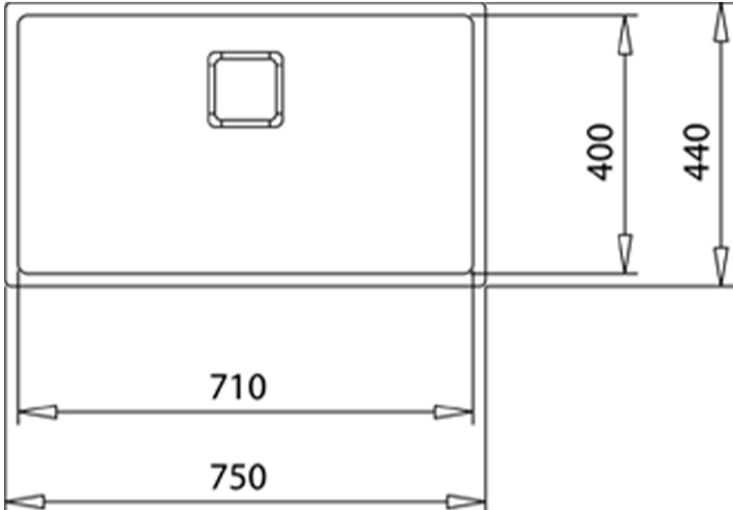

REFERENCE

REF. 115000054
EAN. 8434778018684

FlexLinea RS15 71.40 M-XT 1B PureClean

FEATURES

FlexLinea Series
Stainless steel sink, SofTexture finish
One bowl
3-in-1 installation possibilities: top, flush or undermount
PureClean waterproof effect
Easy clean radius R15 corners
Decorative SQ cover
SilentSmart, 50% less noise 3½" SQ manual basket waste and siphon
200 mm deep bowl
80 cm base unit

FlexLinea RS15 71.40 M-XT 1B PureClean

DIMENSIONS

- Product height (mm):
- Product width (mm): 440
- Product depth (mm):
- Product length (mm): 750
- Net weight (Kg): 5,26

TECH SPECS

MAIN BOWL

- Main Bowl Length (mm): 710
- Main Bowl Width (mm): 400
- Main Bowl Depth (mm): 200

OTHER FEATURES

- Material: Stainless Steel
- Type of installation: Flush,Top,Undermount
- Valve hole type: 3½" SQUARED
- Overflow hole: Rectangular

OTHERS

- Base unit (cm): 80

SINK LAY OUT

- Number of bowls: 1B