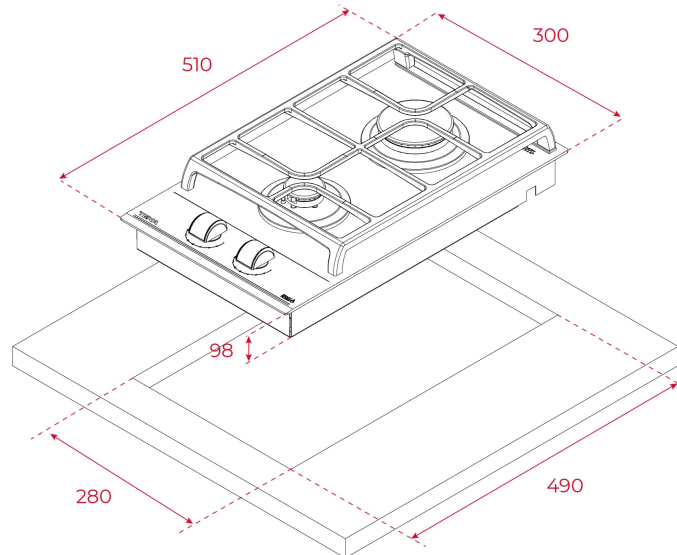

## DIMENSIONS

**Product height (mm):** 55  
**Product width (mm):** 300  
**Product depth (mm):** 510  
**Product length (mm):**  
**Net weight (Kg):** 6,25

### FITTING MEASURES

**Built-in Width (mm):** 280  
**Built-in Depth (mm):** 490  
**Built-in Height (mm):** 49