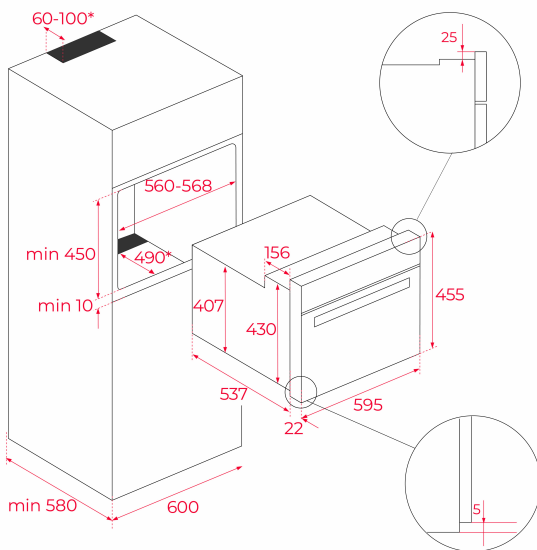

**TEKA****HLC 8471 S RX**

Full Steam compact oven with 20 recipes and HydroClean system. Special reflex effect glass

48L

SoftClose

**REFERENCE**

REF: 111230002

EAN: 8434778003567

**FEATURES**

Capacity (gross/net): 49 / 48 litres

**DIMENSIONS**

**Product height (mm):** 455

**Product width (mm):** 595

**Product depth (mm):** 559

**Product length (mm):**

**Net weight (Kg):** 26,5

**TECHNICAL DETAILS**