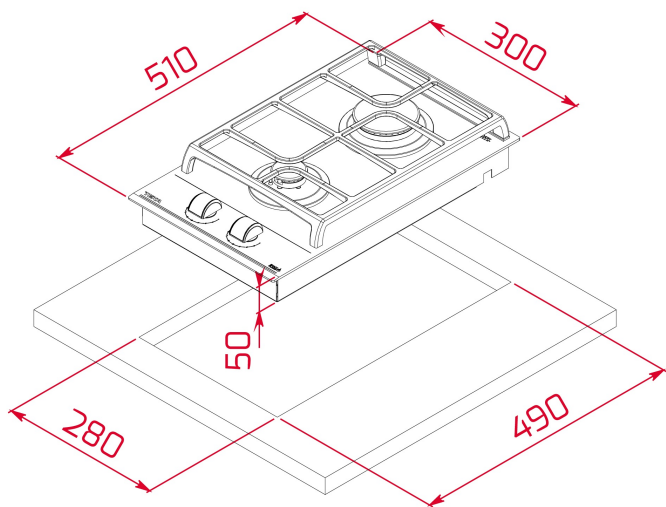

REFERENCE

REF: 112570196

EAN: 8434778019452

FEATURES

Urban Colors Edition
Modular gas on glass hob
ExactFlame
Frontal control knobs with ergonomic design
2 cooking zones
1 fast ring burner, 2.8 kW
1 auxiliary burner, 1 kW
Ceramic glass surface
Auto ignition
Auto-lock safety system
Cast iron grids
Easy installation kit
Maximum nominal power 3800 W

DIMENSIONS

Product height (mm): 98

Product width (mm): 300

Product depth (mm): 510

Product length (mm):

Net weight (Kg): 6,25

TECHNICAL DETAILS

Power rate (V): 220-240

Frequency (Hz): 50/60

Maximum Nominal Power (W): -

COLOURS