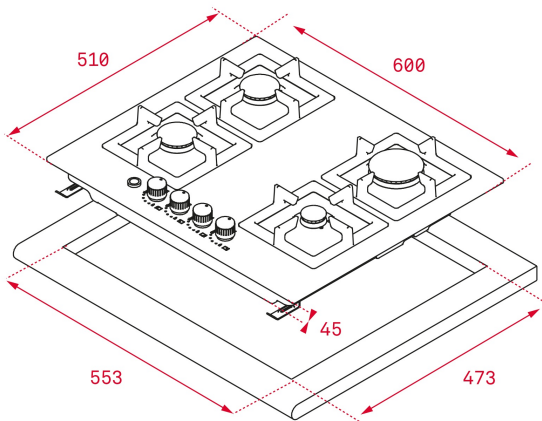

TEKA**EFX 60.1 2G 2H AI AL**

Gas and vitroceramic hob with frontal control knobs and 4 cooking zones of butane and natural gas

Auto ignition

Autolock

Easy installation

**REFERENCE**

REF: 112610036

EAN: 8434778018967

FEATURES

Gas + Vitroceramic hob

Frontal control knobs

4 cooking zones

1 high lights Ø 180 mm

1 high lights Ø 140 mm

1 burner, 1.8 kW

1 burner, 1.2 kW

Stainless steel surface

Auto ignition

Auto-lock safety system

Cast iron grids

Easy installation kit

Maximum nominal power 4000 W

DIMENSIONS

Product height (mm): 91

Product width (mm): 600

Product depth (mm): 510

Product length (mm):

Net weight (Kg): 8,5

TECHNICAL DETAILS

Power rate (V): 220-240

Frequency (Hz): 50/60

Maximum Nominal Power (W): 3000