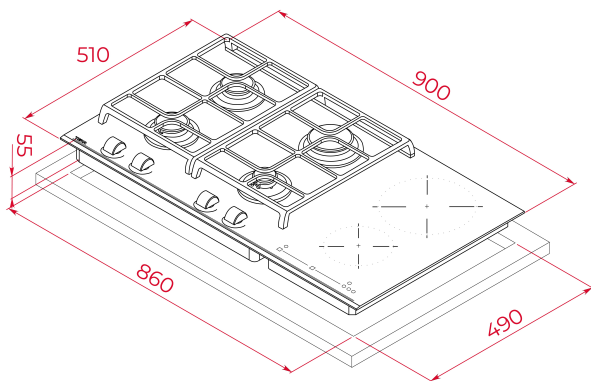

REFERENCE

REF: 112570127

EAN: 8434778011388

FEATURES

Urban Colors Edition

Hybrid Series

Gas on glass + Induction hob

ExactFlame

Direct functions: Simmering, melting and keep warm

Frontal control knobs + Touch Control MultiSlider

6 cooking zones

1 fast burner, 2,8 kW

1 semi fast burner, 1.7 kW

1 semi fast burner, 1.4 kW

1 auxiliary burner, 1 kW

1 zone Ø 180 mm

1 zone Ø 145 mm

Ceramic glass surface

Auto ignition

Auto-lock safety system

Cast iron grids

Induction:

Cooking timer

Power plus

Child lock

Residual heat indicator

Power management

Easy installation kit

Maximum nominal power(Gas) 3500 W

Maximum nominal power(Induction) 6950 W

Silver knobs accessory available

DIMENSIONS

Product height (mm): 98

Product width (mm): 900

Product depth (mm): 510

Product length (mm):

Net weight (Kg): 17,9

TECHNICAL DETAILS

Power rate (V): n.a.

Frequency (Hz): n.a.

Maximum Nominal Power (W): 3500

COLOURS

112570127

Black glass

ENERGY EFFICIENCY

Power consumption in standby mode (W): -