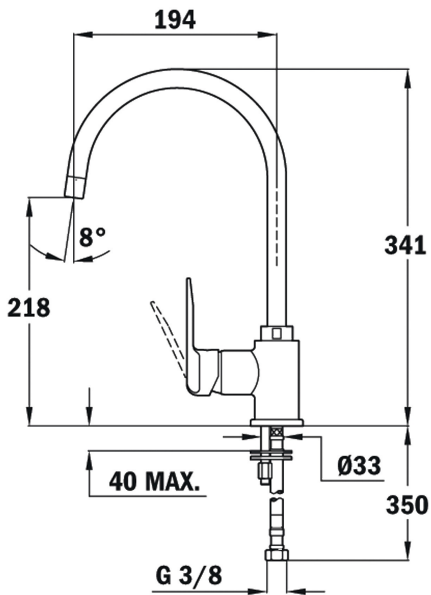

IN 995

Kitchen tap mixer with high swivel spout and anti-scale aerator

Anti-scale aerator

Swivel spout

REFERENCE

REF: 53995120Q

EAN: 8421152069479

FEATURES

- High spout kitchen tap
- Minimalistic design
- Swivel spout
- Anti-scale aerator
- Cartridge with ceramic discs of high resistance
- Highly precise temperature control
- Greater handling sensitivity with smoother movements
- 3/8" flexible inlet pipes

DIMENSIONS

Product height (mm): 341

Product width (mm):

Product depth (mm):

Product length (mm):

Net weight (Kg): 1,55

COLOURS

-  53995120Q Metallic black
-  5399512 White
-  5399512 Black
-  5399512 Grey
-  5399512 Carbon
-  5399512 Sandbeige
-  5399512 Chrome