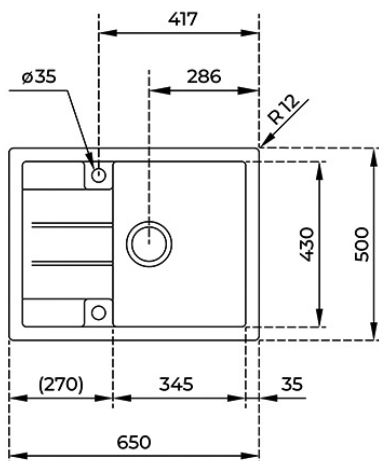

Astral 45 B-TG 1B 1D

Inset Tegr granite sink with one bowl and one drainer

**REFERENCE**

REF: 40143505

EAN: 8421152132494

FEATURES

Tegr granite+ sink
 One bowl and one drainer
 Inset installation
 3½" automatic basket waste
 200 mm deep bowl
 45 cm base unit

DIMENSIONS**Product height (mm):****Product width (mm):** 500**Product depth (mm):** 200**Product length (mm):** 650**Net weight (Kg):** 11,77200mm
depthColour
Intensity

Easy Clean

Food safe

High
resistance**COLOURS**